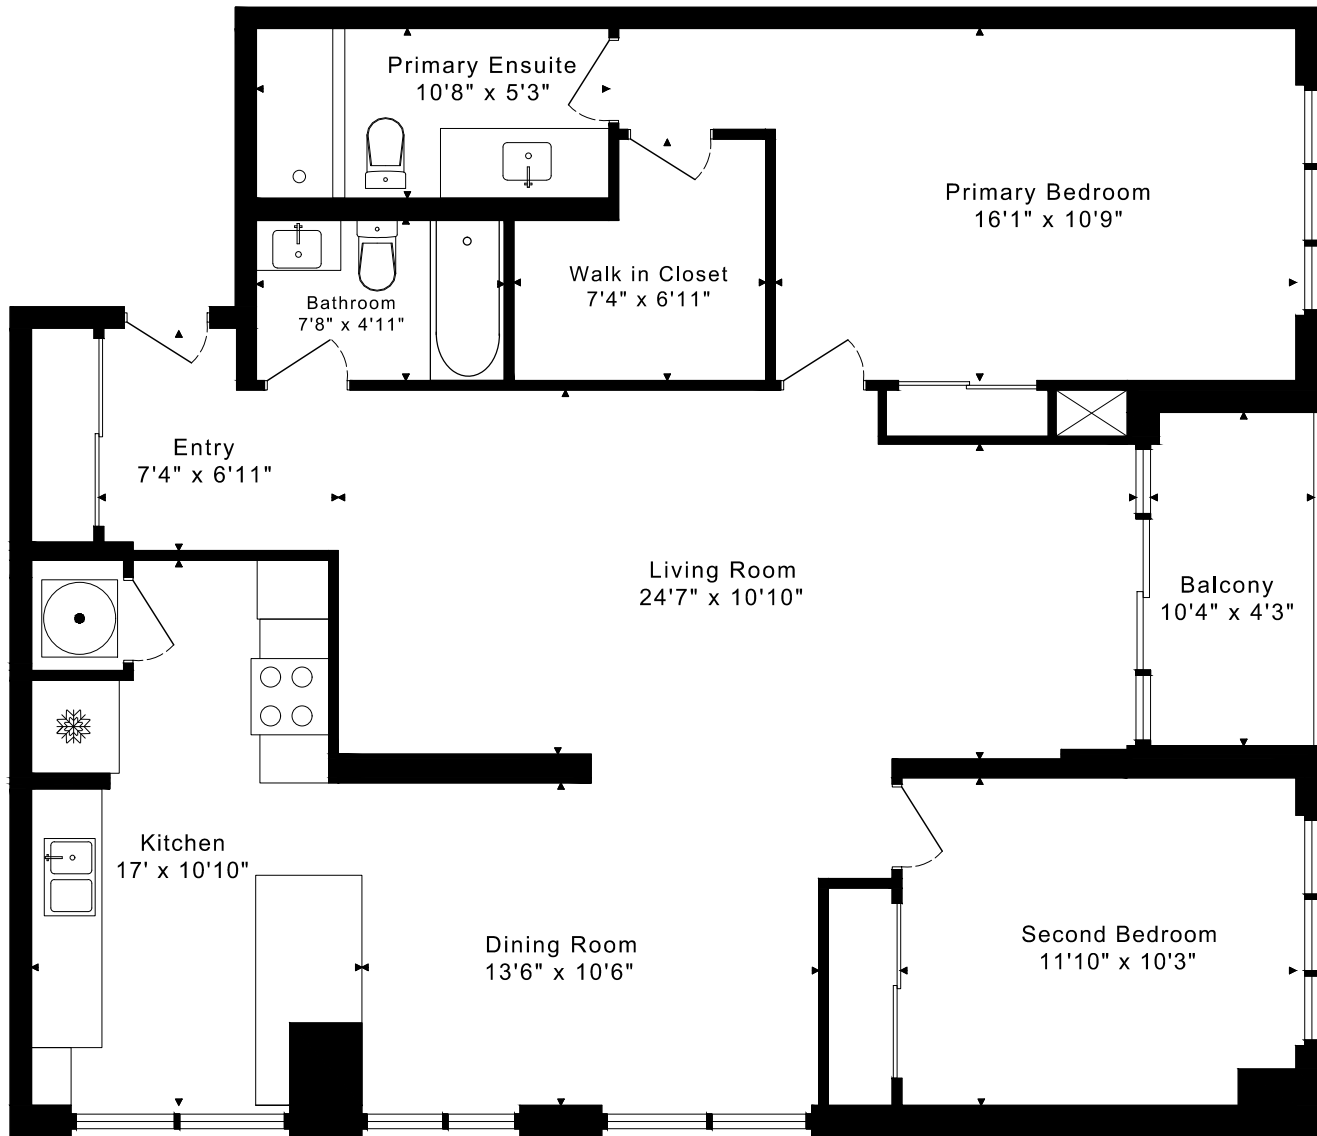

253 MERTON STREET UNIT 707 FLOOR PLAN

CAPTURED ON: 26 JUNE 2024
DIMENSIONS ARE APPROXIMATE AND SHOULD BE CONSIDERED
ILLUSTRATIVE ONLY.

1245 Sq. Ft. + 50 Sq. Ft. Balcony