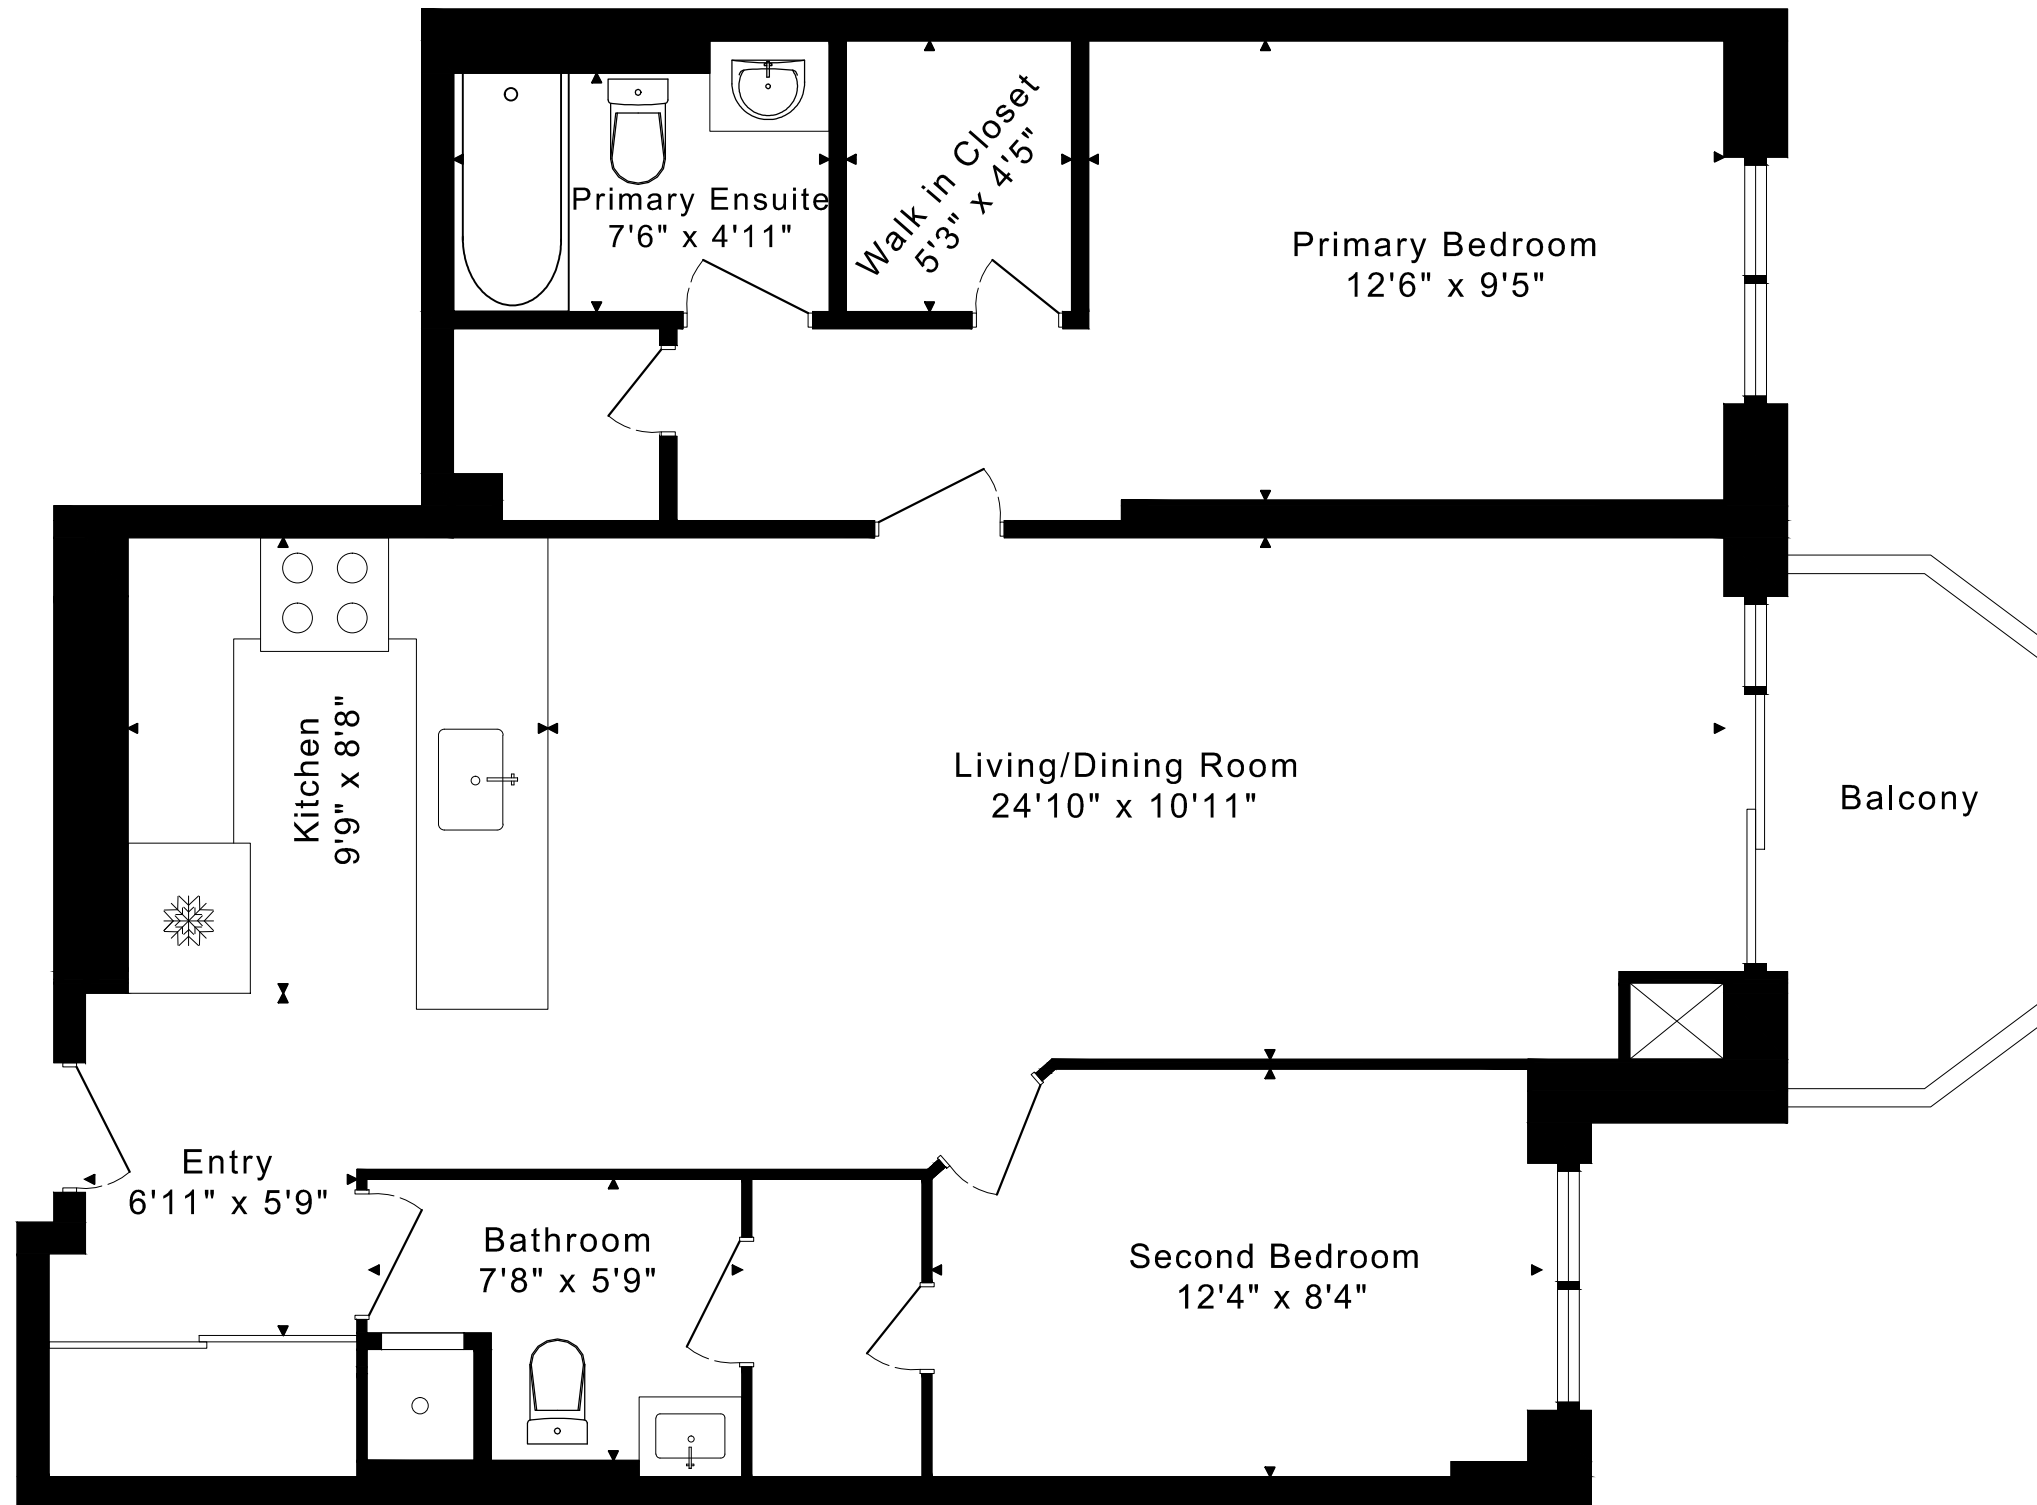

# 330 ADELAIDE STREET EAST UNIT 404 FLOOR PLANS

CAPTURED ON: 3 AUG 2021  
DIMENSIONS ARE APPROXIMATE AND SHOULD BE CONSIDERED  
ILLUSTRATIVE ONLY.

960 Sq. Ft. + Balcony