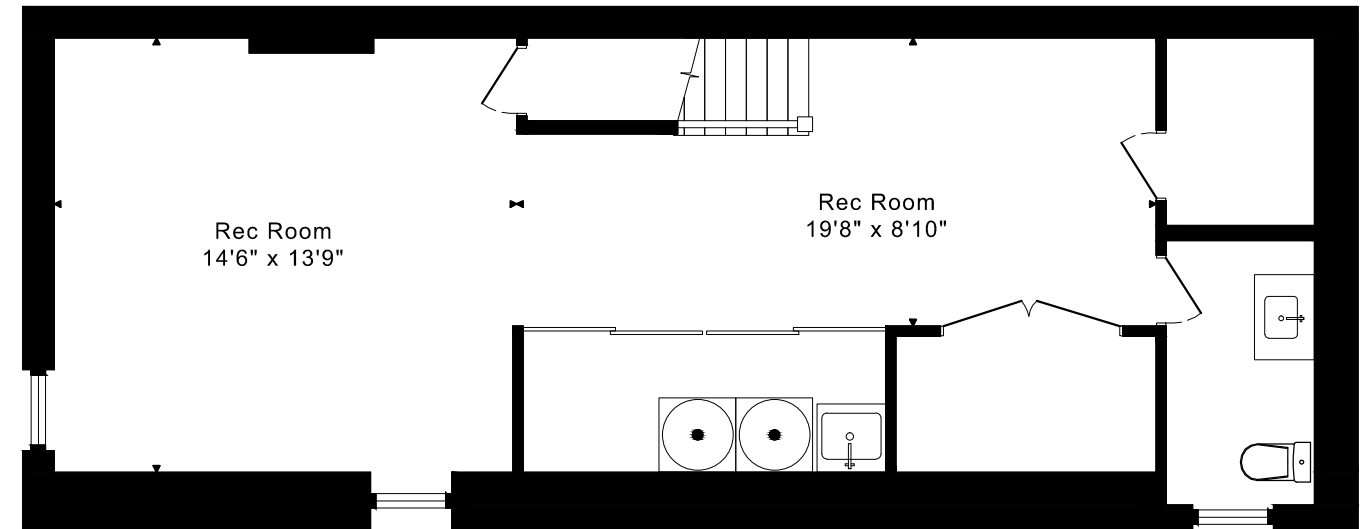

# 242 GRACE STREET FLOOR PLANS

**THIRD FLOOR**  
450 SQUARE FEET

**SECOND FLOOR**  
655 SQUARE FEET

**MAIN FLOOR**  
665 SQUARE FEET

**LOWER FLOOR**  
665 SQUARE FEET

CAPTURED ON: 20 APR 2021  
DIMENSIONS ARE APPROXIMATE AND SHOULD BE CONSIDERED  
ILLUSTRATIVE ONLY.

1770 sq ft + 665 sq ft  
BELOW GRADE