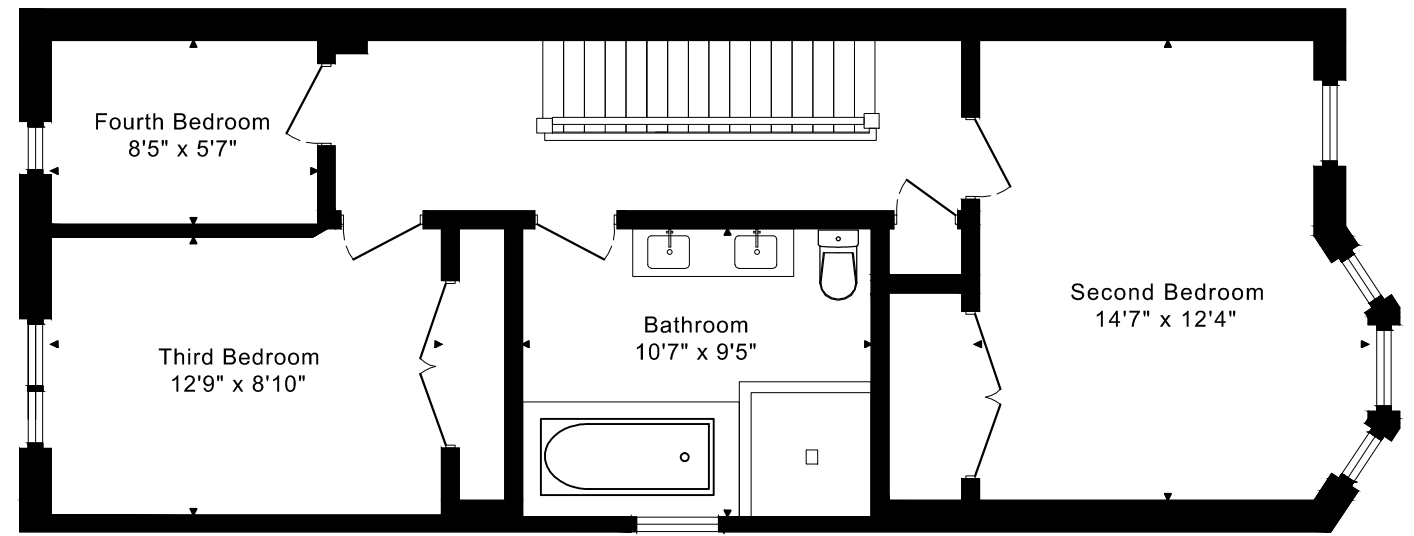

# 242 GRACE STREET FLOOR PLANS

**THIRD FLOOR**  
450 SQUARE FEET

**SECOND FLOOR**  
655 SQUARE FEET

**MAIN FLOOR**  
665 SQUARE FEET

**LOWER FLOOR**  
665 SQUARE FEET

CAPTURED ON: 20 APR 2021  
DIMENSIONS ARE APPROXIMATE AND SHOULD BE CONSIDERED  
ILLUSTRATIVE ONLY.

1770 sq ft + 665 sq ft  
BELOW GRADE