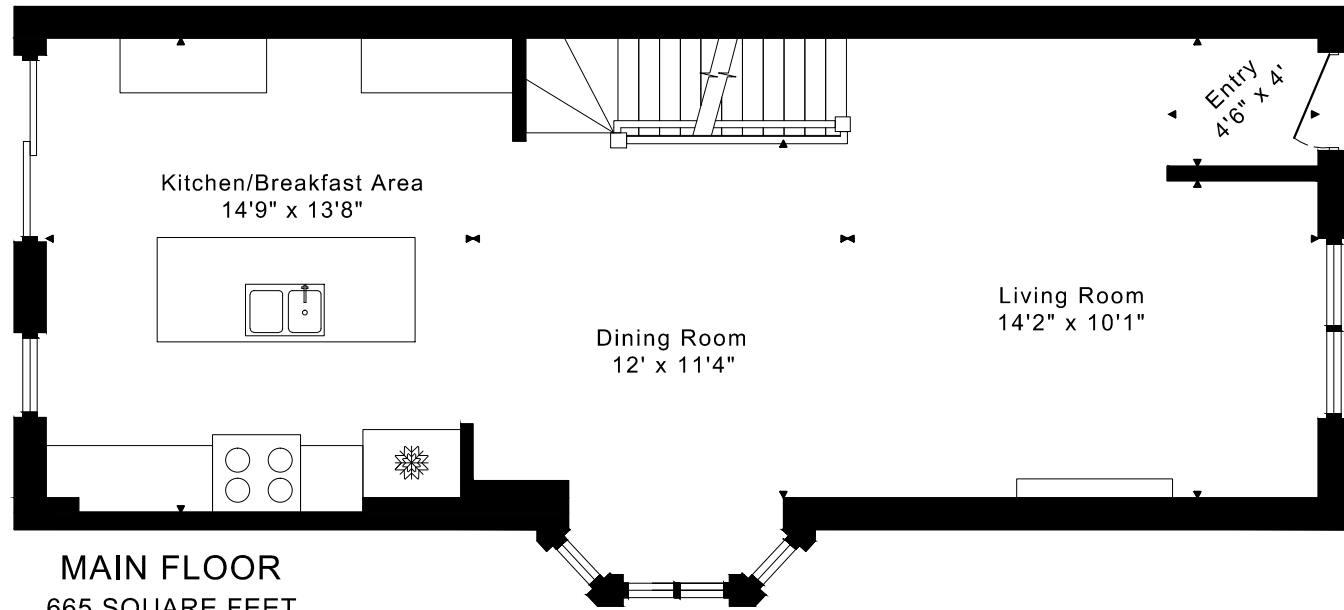

# 242 GRACE STREET FLOOR PLANS

**THIRD FLOOR**  
450 SQUARE FEET

**SECOND FLOOR**  
655 SQUARE FEET

**MAIN FLOOR**  
665 SQUARE FEET

**LOWER FLOOR**  
665 SQUARE FEET

CAPTURED ON: 20 APR 2021  
DIMENSIONS ARE APPROXIMATE AND SHOULD BE CONSIDERED  
ILLUSTRATIVE ONLY.

1770 sq ft + 665 sq ft  
BELOW GRADE