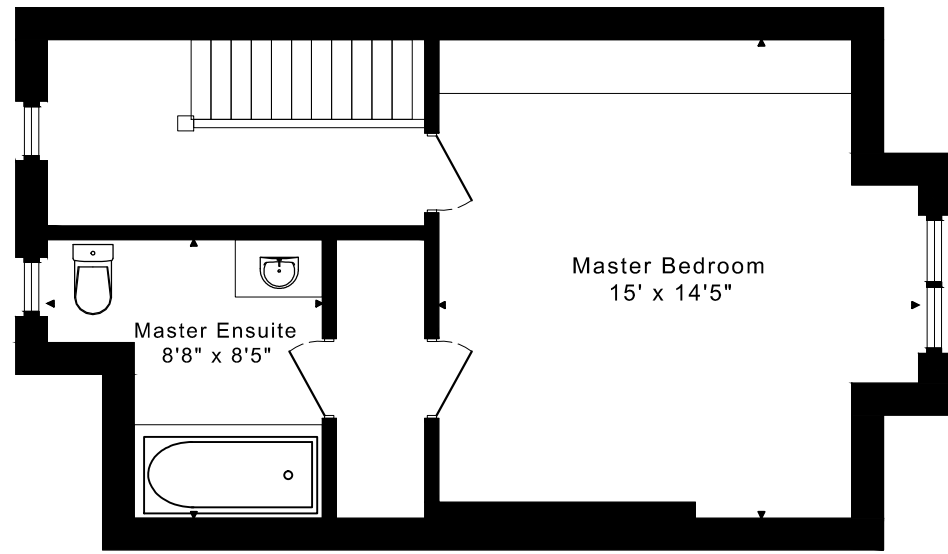

# 242 GRACE STREET FLOOR PLANS

**THIRD FLOOR**  
450 SQUARE FEET

**SECOND FLOOR**  
655 SQUARE FEET

**MAIN FLOOR**  
665 SQUARE FEET

**LOWER FLOOR**  
665 SQUARE FEET

CAPTURED ON: 20 APR 2021  
DIMENSIONS ARE APPROXIMATE AND SHOULD BE CONSIDERED  
ILLUSTRATIVE ONLY.

1770 sq ft + 665 sq ft  
BELOW GRADE