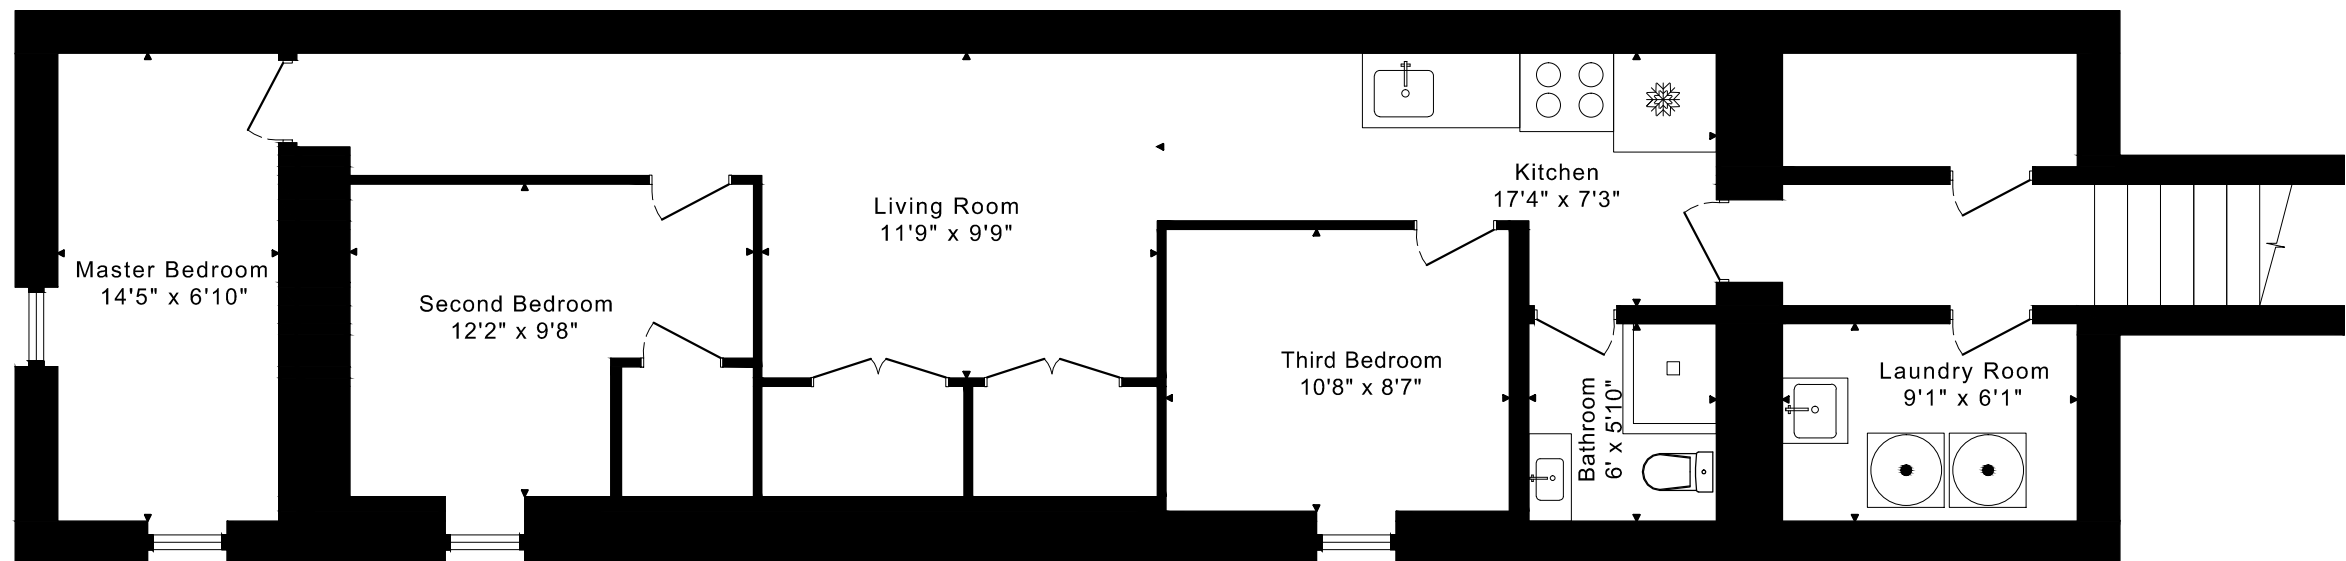

236 GRACE STREET FLOOR PLANS

THIRD FLOOR
445 SQUARE FEET

SECOND FLOOR
810 SQUARE FEET

MAIN FLOOR
810 SQUARE FEET

LOWER FLOOR
1110 SQUARE FEET

2065 sq ft + 1110 sq ft
BELOW GRADE