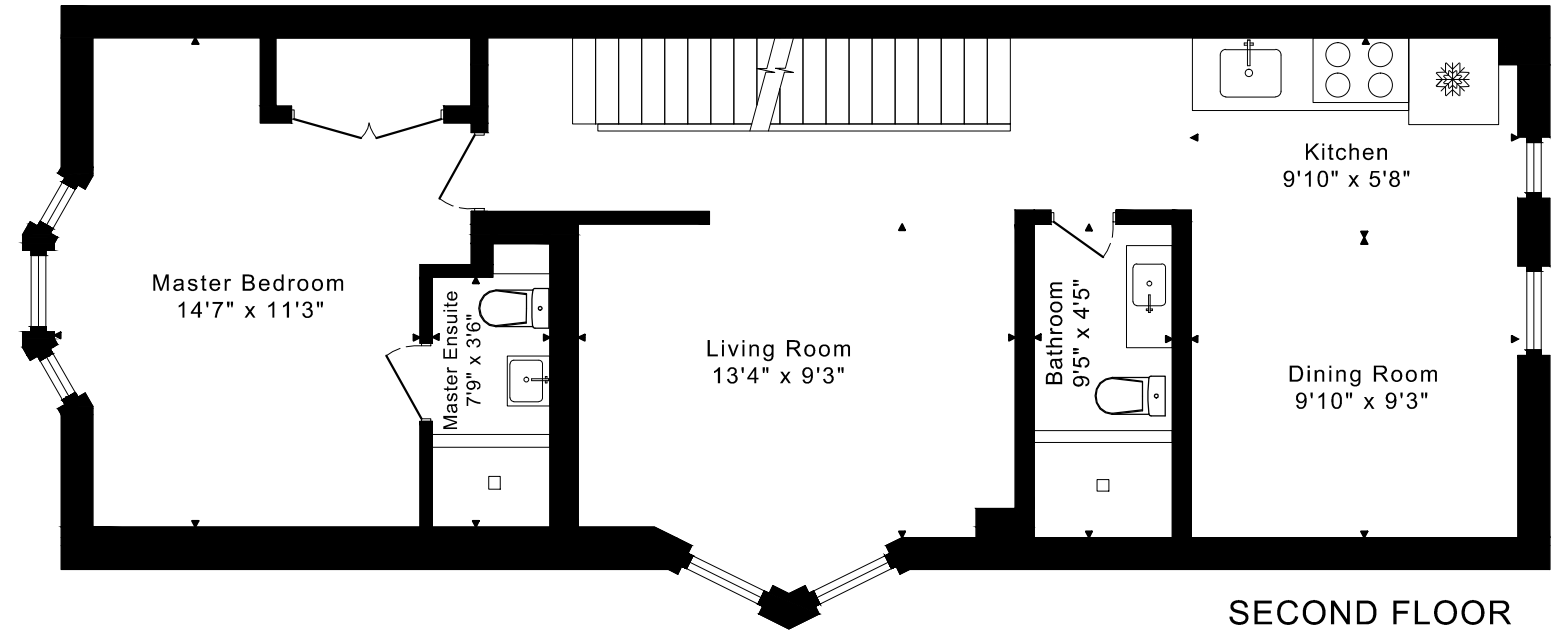

236 GRACE STREET FLOOR PLANS

THIRD FLOOR
445 SQUARE FEET

SECOND FLOOR
810 SQUARE FEET

MAIN FLOOR
810 SQUARE FEET

LOWER FLOOR
1110 SQUARE FEET

2065 sq ft + 1110 sq ft
BELOW GRADE