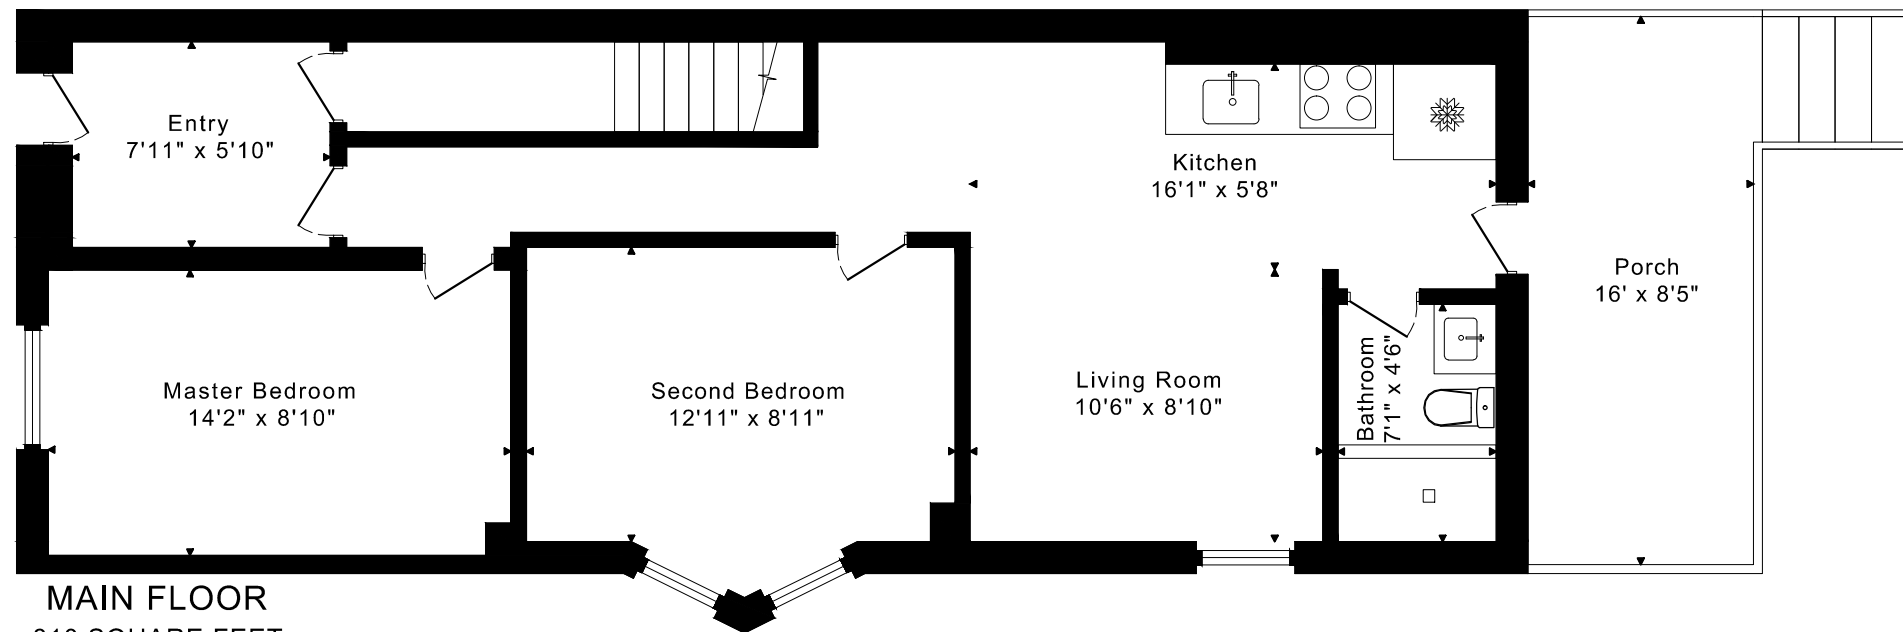

236 GRACE STREET FLOOR PLANS

THIRD FLOOR
445 SQUARE FEET

SECOND FLOOR
810 SQUARE FEET

MAIN FLOOR
810 SQUARE FEET

LOWER FLOOR
1110 SQUARE FEET

2065 sq ft + 1110 sq ft
BELOW GRADE