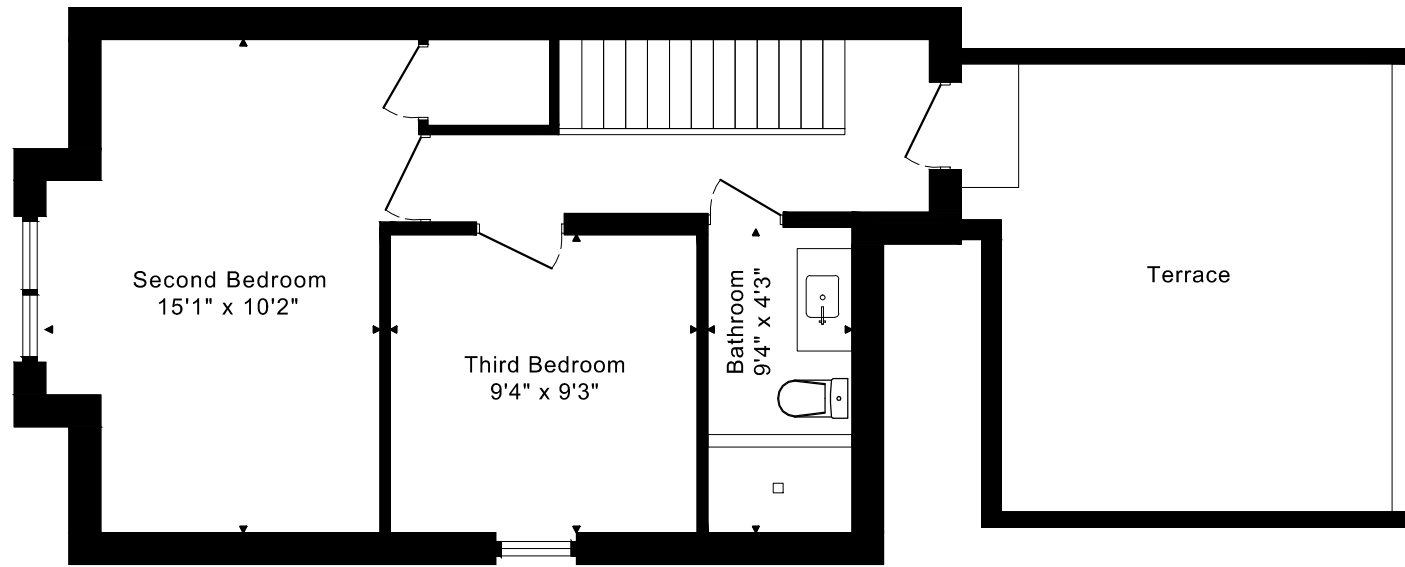

236 GRACE STREET FLOOR PLANS

THIRD FLOOR
445 SQUARE FEET

SECOND FLOOR
810 SQUARE FEET

MAIN FLOOR
810 SQUARE FEET

LOWER FLOOR
1110 SQUARE FEET

2065 sq ft + 1110 sq ft
BELOW GRADE