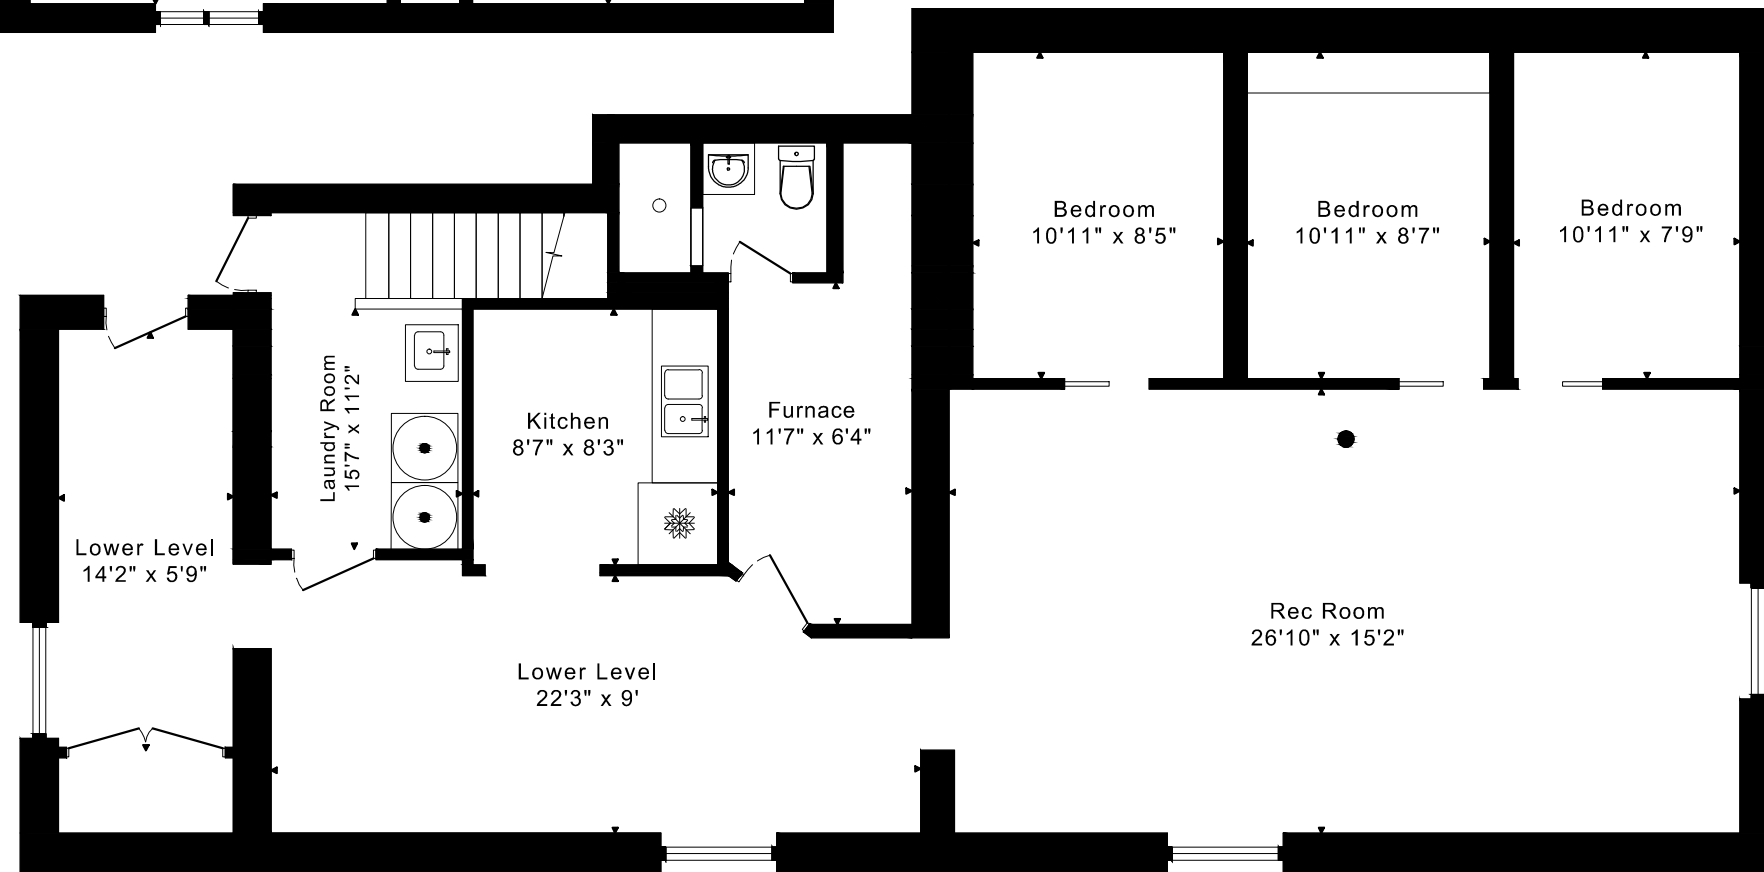

14 RISA BOULEVARD FLOOR PLANS

MAIN FLOOR
1730 SQUARE FEET

LOWER FLOOR
1600 SQUARE FEET

1730 sq ft + 1600 sq ft
BELOW GRADE