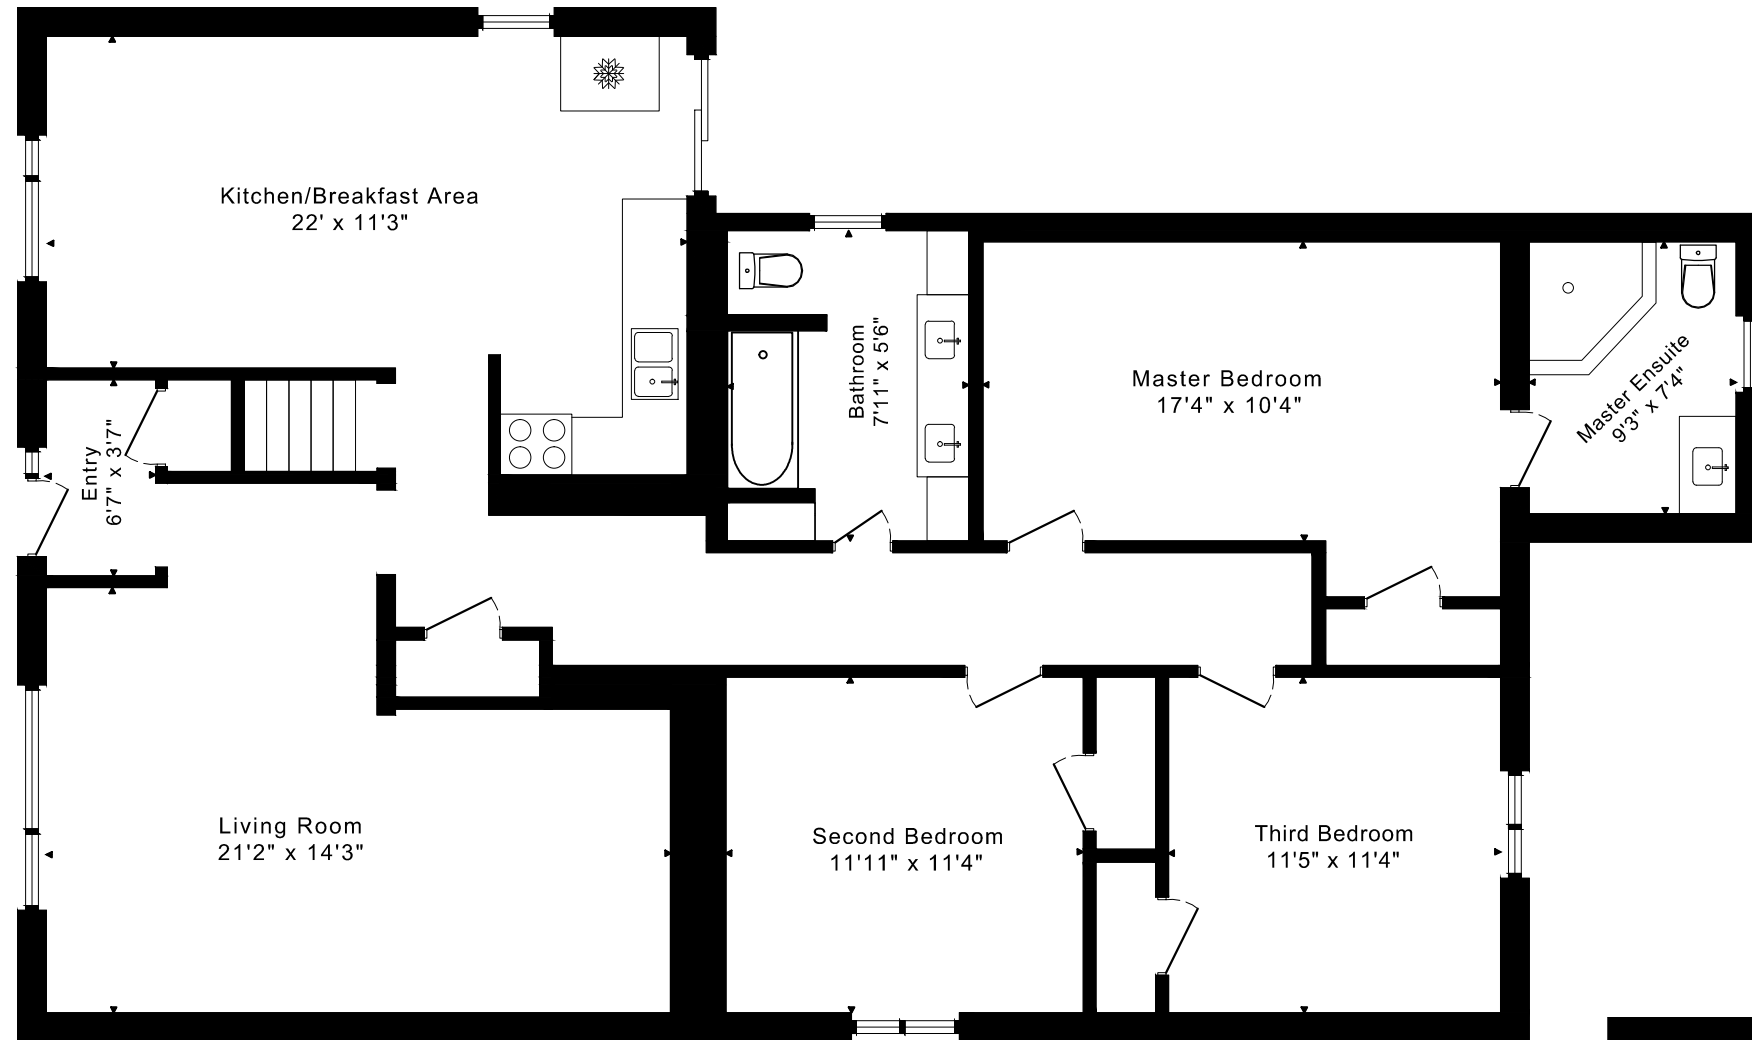

14 RISA BOULEVARD FLOOR PLANS

MAIN FLOOR
1730 SQUARE FEET

LOWER FLOOR
1600 SQUARE FEET

1730 sq ft + 1600 sq ft
BELOW GRADE