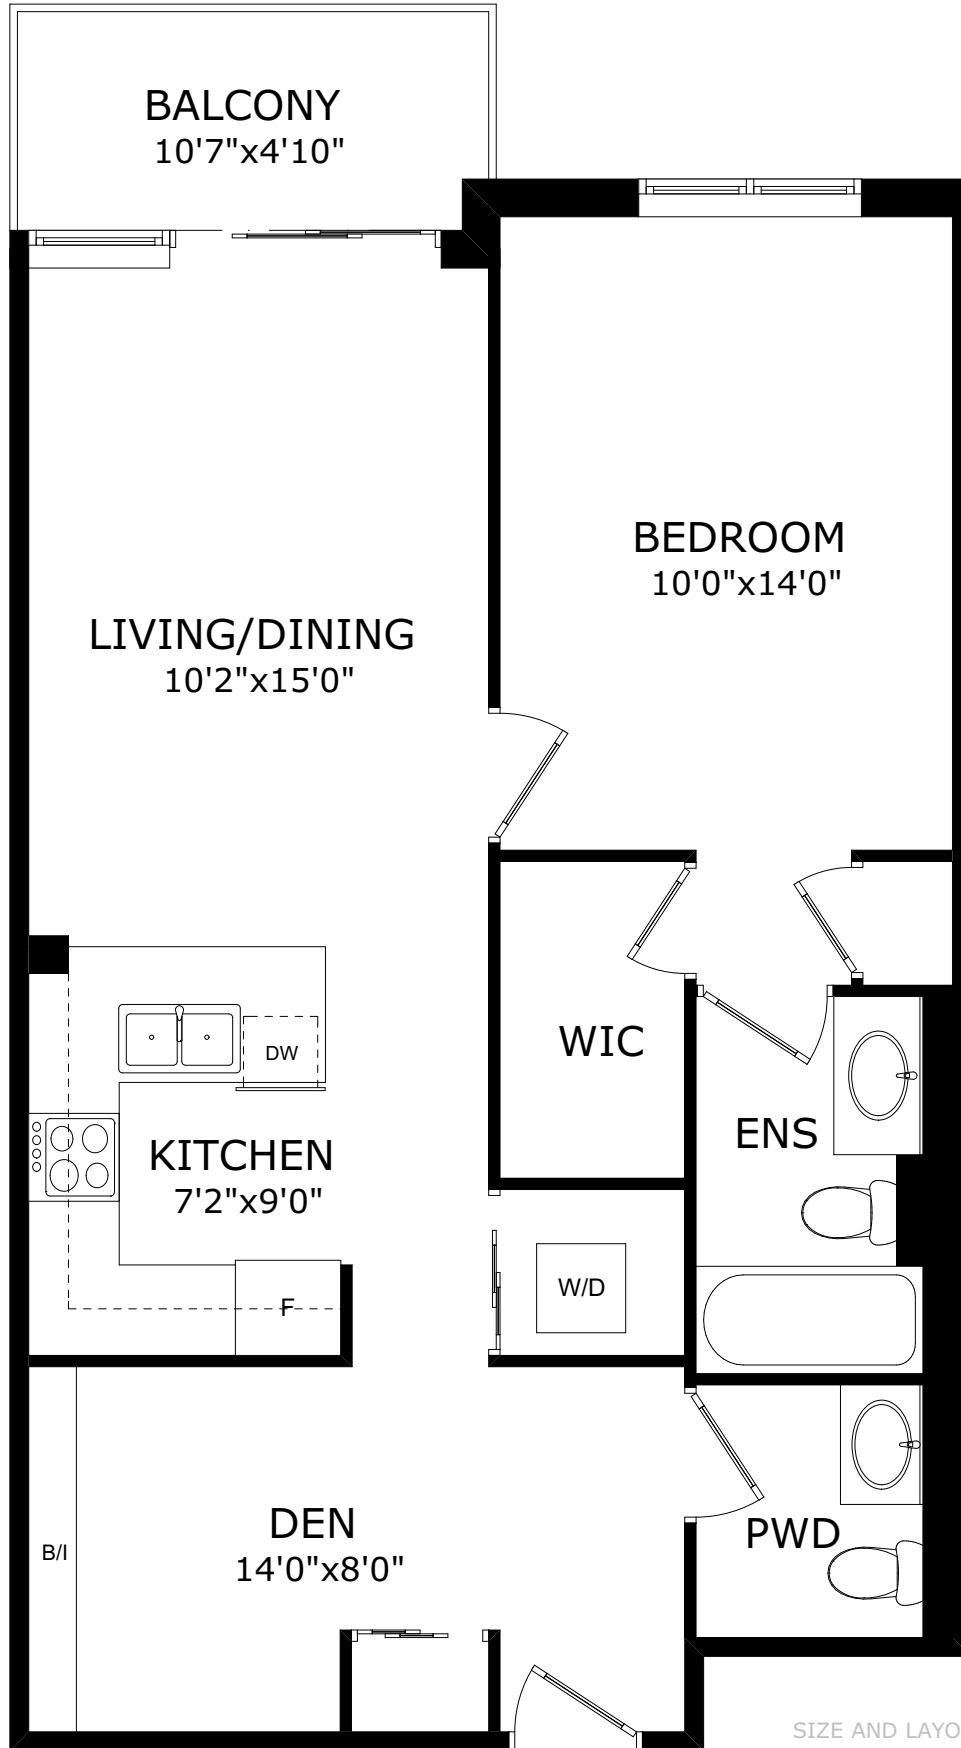

3865 LAKE SHORE BLVD W

SUITE 417

SIZE AND LAYOUT ARE APPROXIMATE,
BUYER TO VERIFY SIZES.
WWW.HOUSSMAX.CA