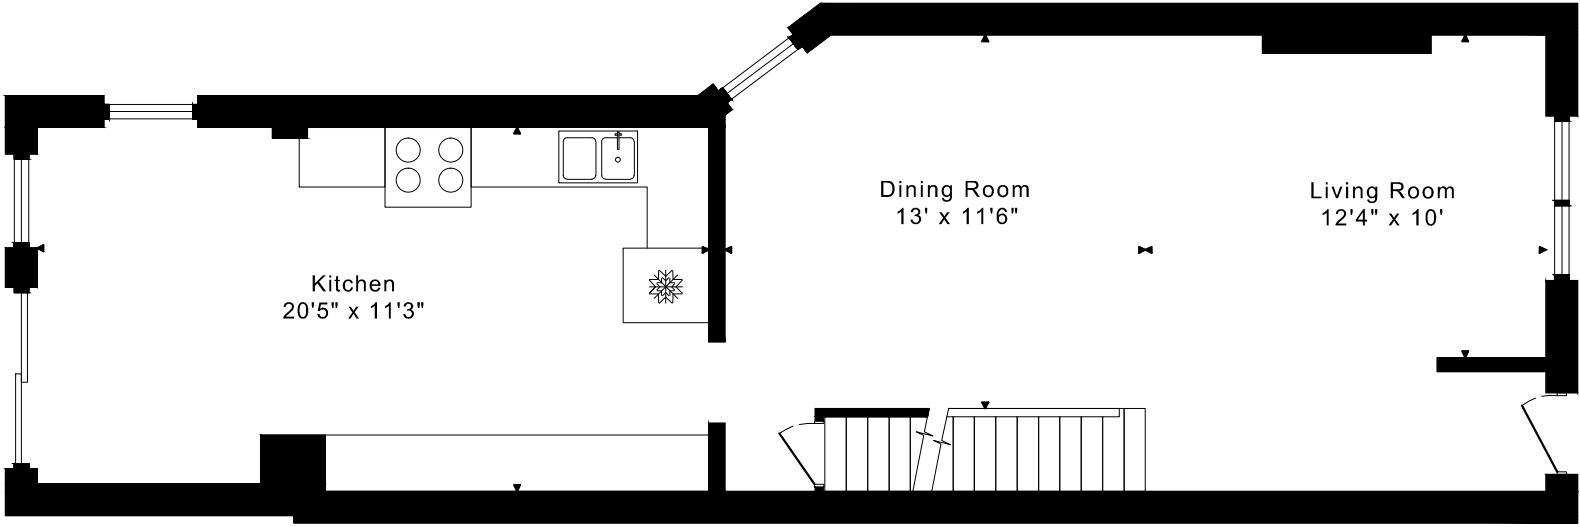

136 ELLSWORTH AVENUE

SECOND FLOOR
712 SQUARE FEET

MAIN FLOOR
709 SQUARE FEET

LOWER FLOOR
586 SQUARE FEET

CAPTURED ON: 29 MAY 2018
DIMENSIONS ARE APPROXIMATE AND SHOULD BE CONSIDERED
ILLUSTRATIVE ONLY.

1421 sq ft + 586 sq ft
BELOW GRADE