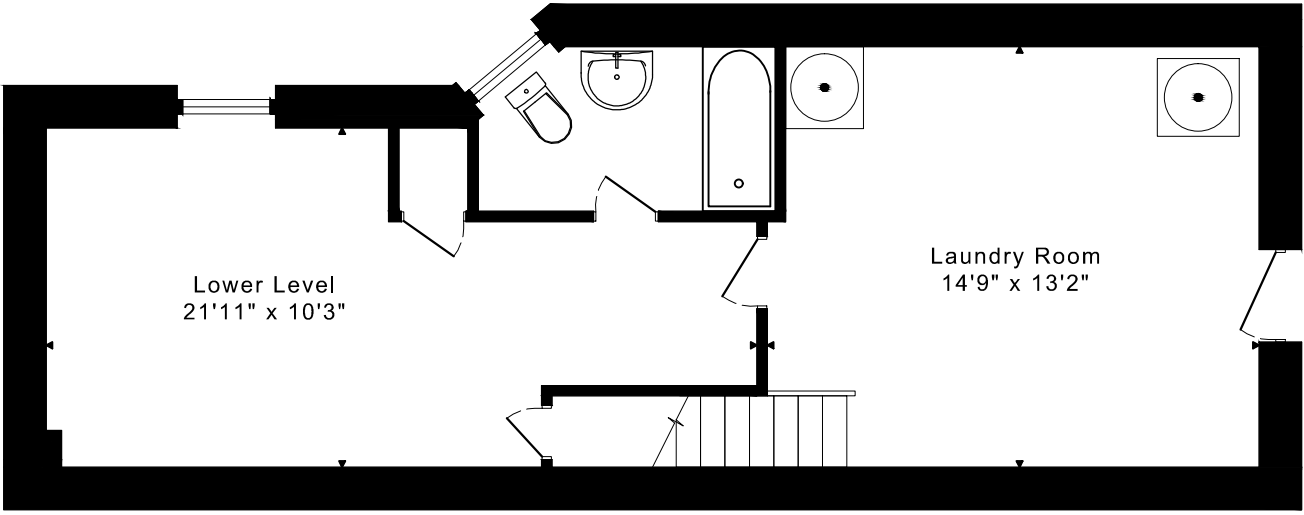

136 ELLSWORTH AVENUE

SECOND FLOOR
712 SQUARE FEET

MAIN FLOOR
709 SQUARE FEET

LOWER FLOOR
586 SQUARE FEET

CAPTURED ON: 29 MAY 2018
DIMENSIONS ARE APPROXIMATE AND SHOULD BE CONSIDERED
ILLUSTRATIVE ONLY.

1421 sq ft + 586 sq ft
BELOW GRADE