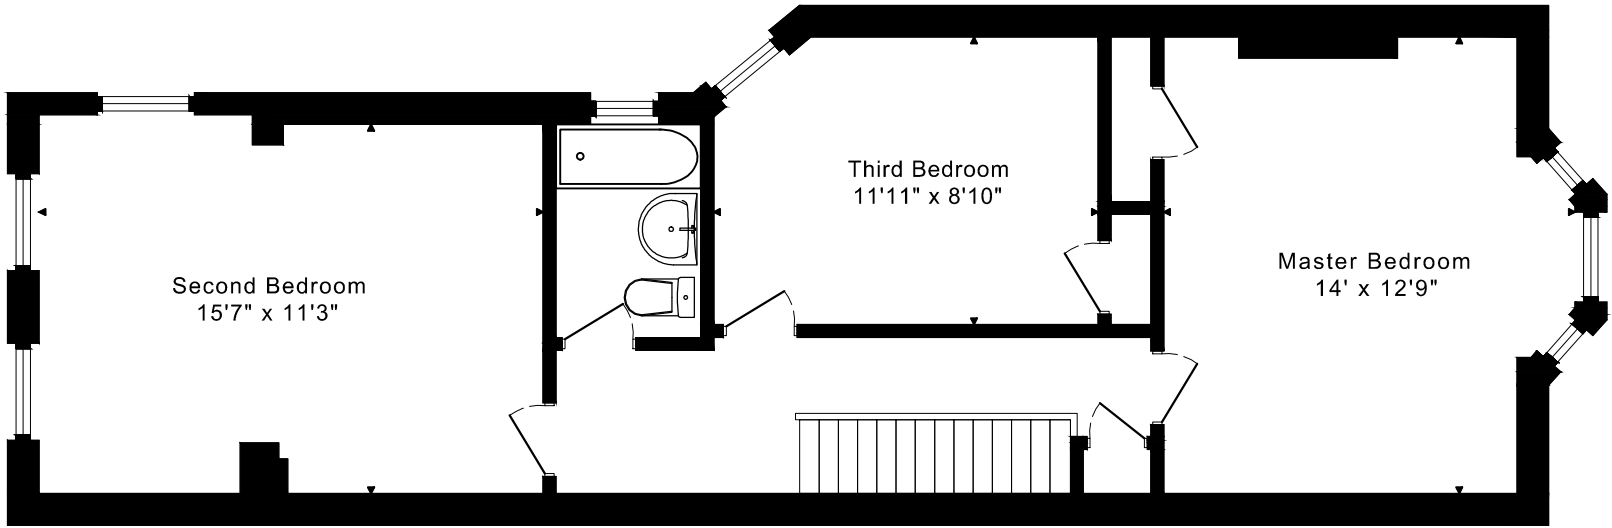

136 ELLSWORTH AVENUE

SECOND FLOOR
712 SQUARE FEET

MAIN FLOOR
709 SQUARE FEET

LOWER FLOOR
586 SQUARE FEET

CAPTURED ON: 29 MAY 2018
DIMENSIONS ARE APPROXIMATE AND SHOULD BE CONSIDERED
ILLUSTRATIVE ONLY.

1421 sq ft + 586 sq ft
BELOW GRADE