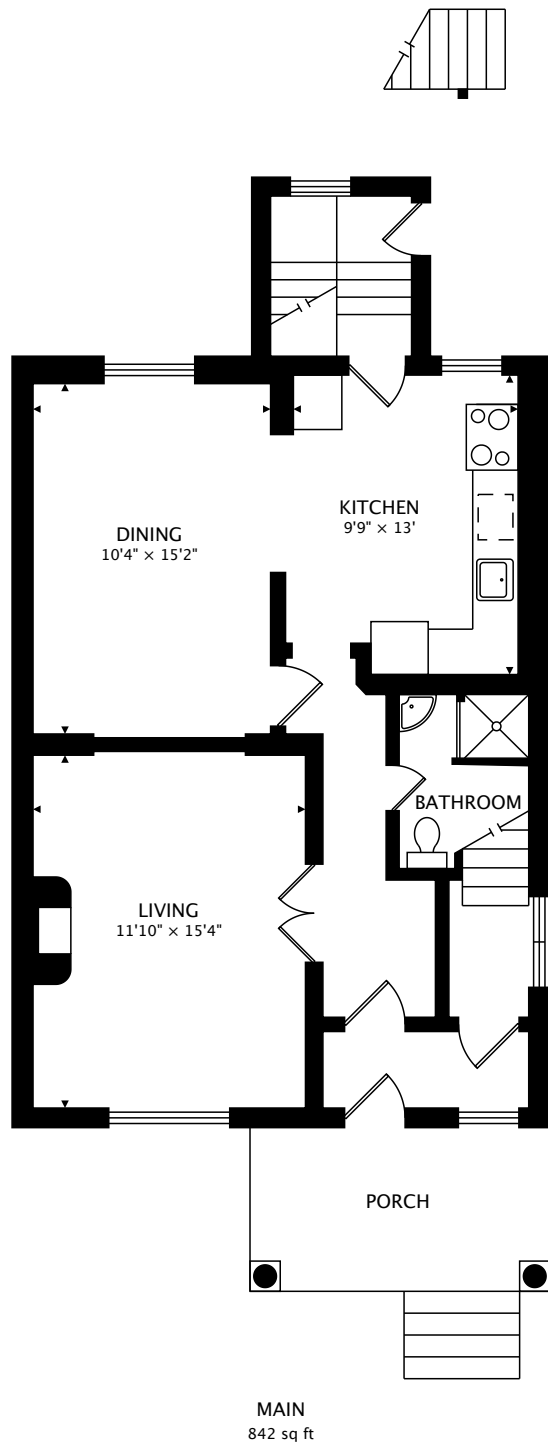

127 BEATRICE
TORONTO, ON, CANADA

TOTAL
2134 sq ft + 779 sq ft BELOW GRADE

CAPTURED ON: 21 APR 2018
DIMENSIONS, AREAS, LAYOUTS AND DETAILS ARE APPROXIMATE
AND SHOULD BE CONSIDERED ILLUSTRATIVE ONLY.

TOTAL
2134 sq ft + 779 sq ft BELOW GRADE

CAPTURED ON: 21 APR 2018
DIMENSIONS, AREAS, LAYOUTS AND DETAILS ARE APPROXIMATE
AND SHOULD BE CONSIDERED ILLUSTRATIVE ONLY.