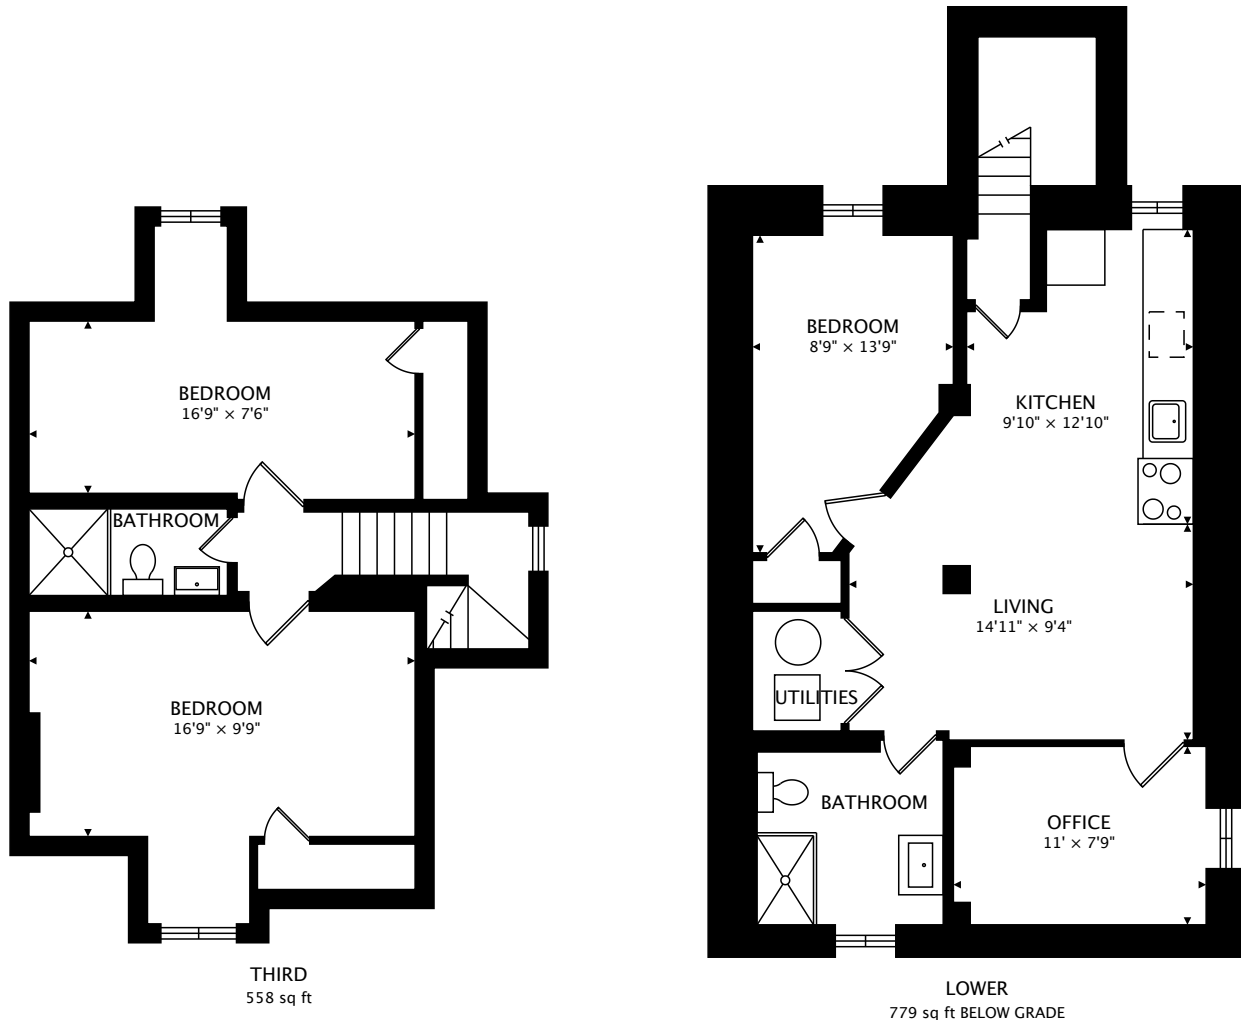

127 BEATRICE
TORONTO, ON, CANADA

TOTAL
2134 sq ft + 779 sq ft BELOW GRADE

CAPTURED ON: 21 APR 2018
DIMENSIONS, AREAS, LAYOUTS AND DETAILS ARE APPROXIMATE
AND SHOULD BE CONSIDERED ILLUSTRATIVE ONLY.

TOTAL
2134 sq ft + 779 sq ft BELOW GRADE

CAPTURED ON: 21 APR 2018
DIMENSIONS, AREAS, LAYOUTS AND DETAILS ARE APPROXIMATE
AND SHOULD BE CONSIDERED ILLUSTRATIVE ONLY.