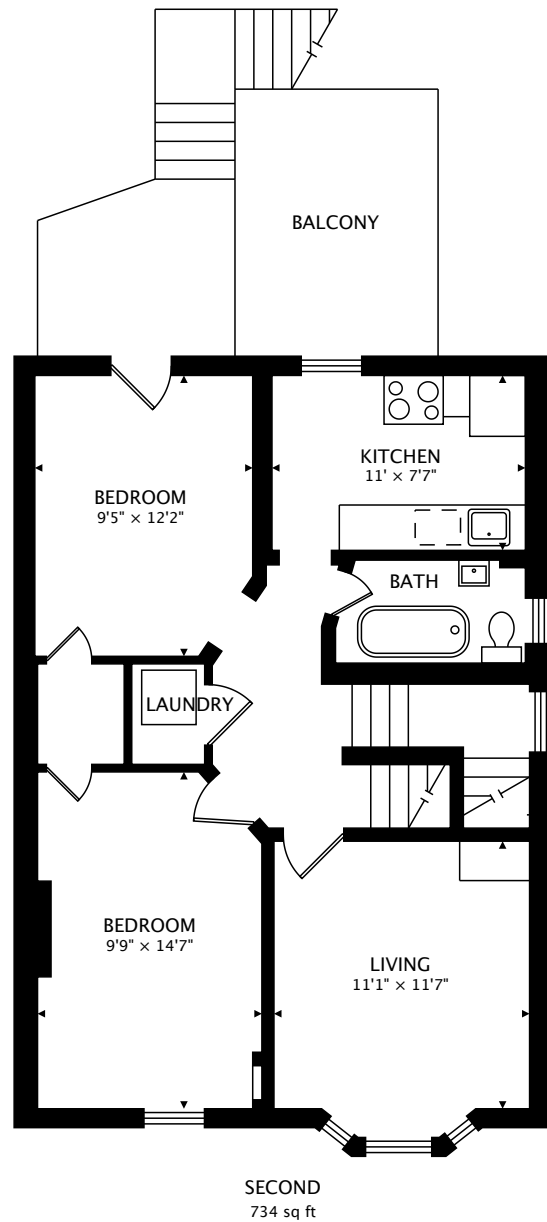

127 BEATRICE
TORONTO, ON, CANADA

TOTAL
2134 sq ft + 779 sq ft BELOW GRADE

CAPTURED ON: 21 APR 2018
DIMENSIONS, AREAS, LAYOUTS AND DETAILS ARE APPROXIMATE
AND SHOULD BE CONSIDERED ILLUSTRATIVE ONLY.

TOTAL
2134 sq ft + 779 sq ft BELOW GRADE

CAPTURED ON: 21 APR 2018
DIMENSIONS, AREAS, LAYOUTS AND DETAILS ARE APPROXIMATE
AND SHOULD BE CONSIDERED ILLUSTRATIVE ONLY.