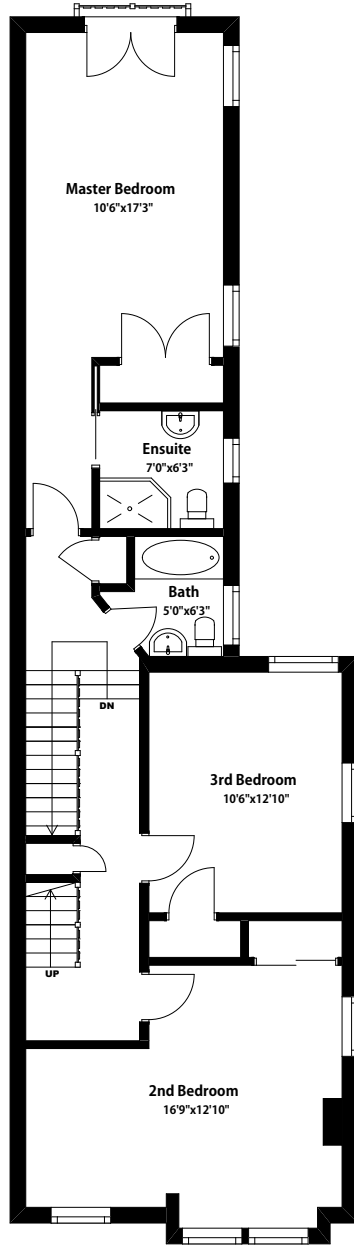

390 BERKELEY STREET

TORONTO

MAIN FLOOR
GROSS FLOOR AREA: 993 SQ. FT.

SECOND FLOOR
GROSS FLOOR AREA: 979 SQ. FT.

THIRD FLOOR
GROSS FLOOR AREA: 458 SQ. FT.

LOWER FLOOR
GROSS FLOOR AREA: 993 SQ. FT.