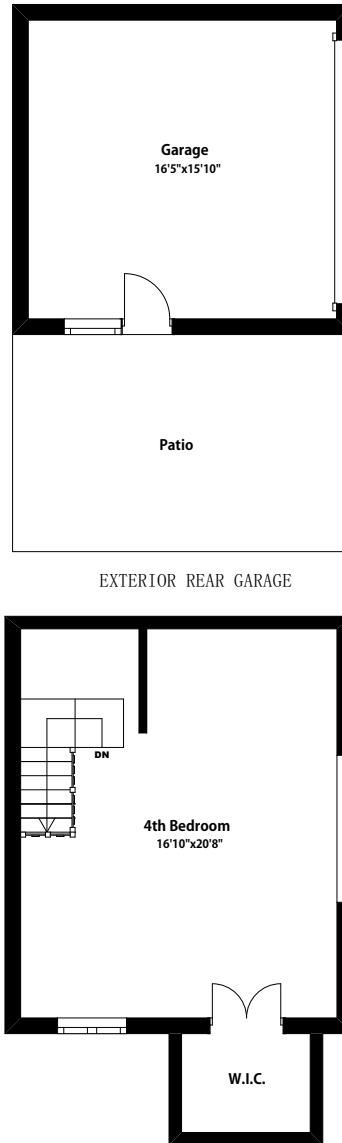

390 BERKELEY STREET

TORONTO

MAIN FLOOR
GROSS FLOOR AREA: 993 SQ. FT.

SECOND FLOOR
GROSS FLOOR AREA: 979 SQ. FT.

THIRD FLOOR
GROSS FLOOR AREA: 458 SQ. FT.

LOWER FLOOR
GROSS FLOOR AREA: 993 SQ. FT.