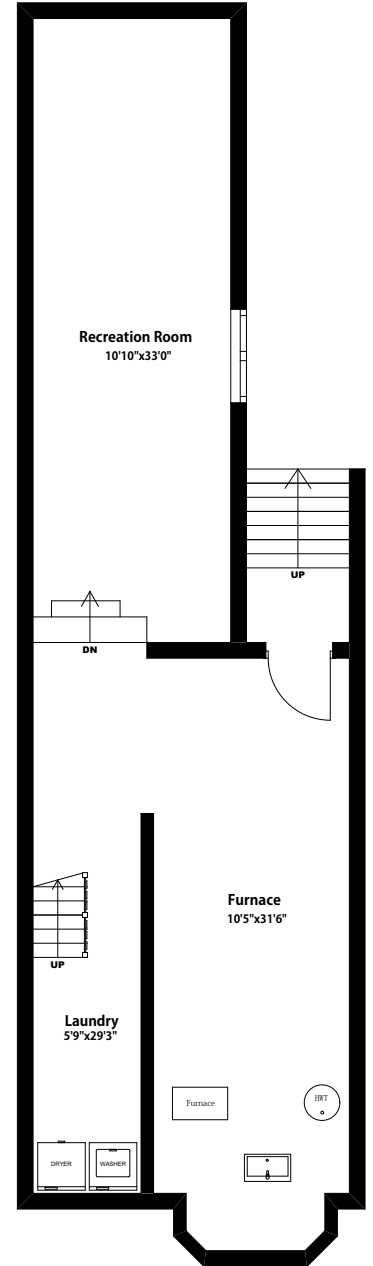

390 BERKELEY STREET

TORONTO

MAIN FLOOR
GROSS FLOOR AREA: 993 SQ. FT.

SECOND FLOOR
GROSS FLOOR AREA: 979 SQ. FT.

THIRD FLOOR
GROSS FLOOR AREA: 458 SQ. FT.

LOWER FLOOR
GROSS FLOOR AREA: 993 SQ. FT.