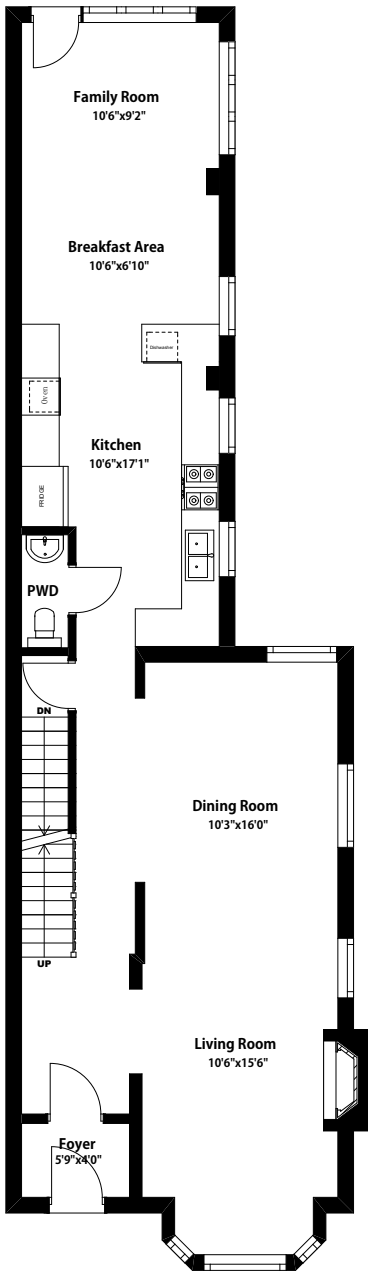

390 BERKELEY STREET

TORONTO

MAIN FLOOR
GROSS FLOOR AREA: 993 SQ. FT.

SECOND FLOOR
GROSS FLOOR AREA: 979 SQ. FT.

THIRD FLOOR
GROSS FLOOR AREA: 458 SQ. FT.

LOWER FLOOR
GROSS FLOOR AREA: 993 SQ. FT.