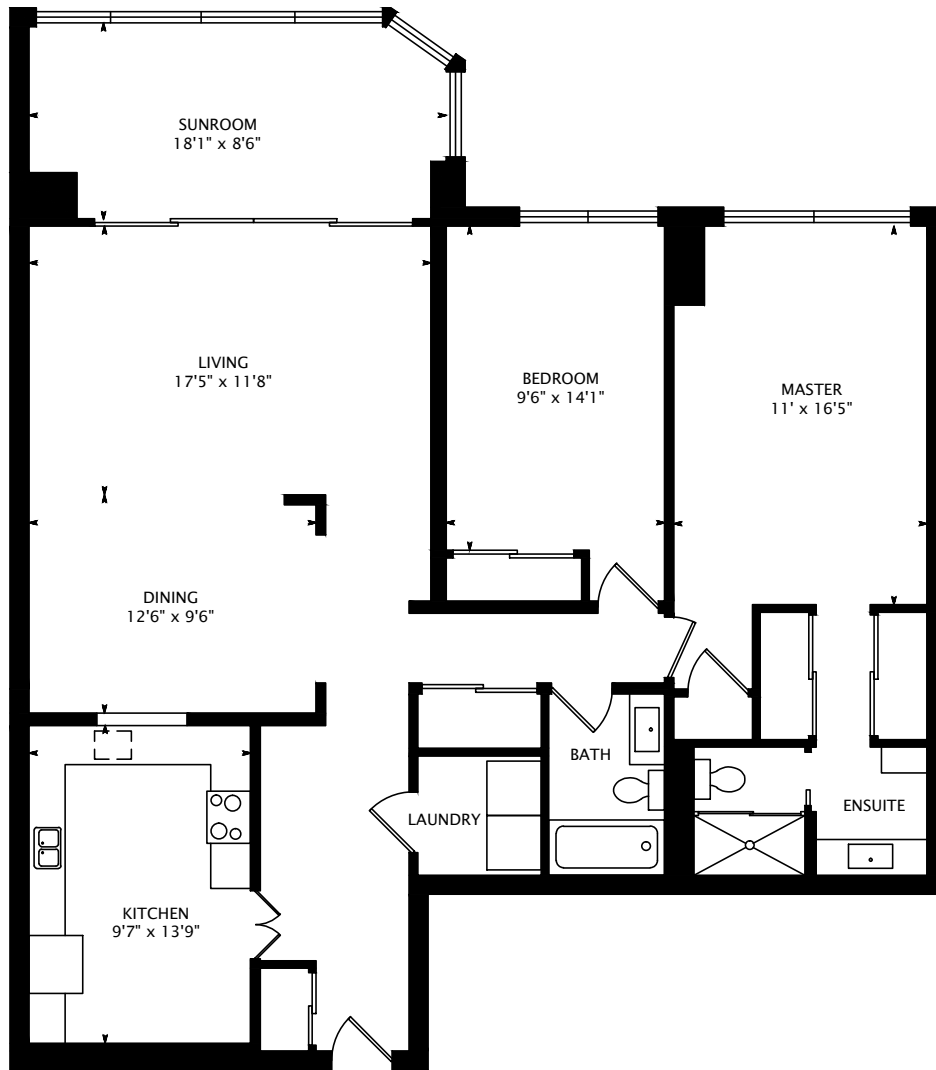

1271 WALDEN CIRCLE #904

1476 SQUARE FEET

interactive tour: tours.propertyspaces.ca/1271-walden-circle-904

DATE: SEPTEMBER 20, 2016

DIMENSIONS, AREAS, LAYOUTS AND DETAILS ARE APPROXIMATE AND SHOULD BE CONSIDERED ILLUSTRATIVE ONLY.