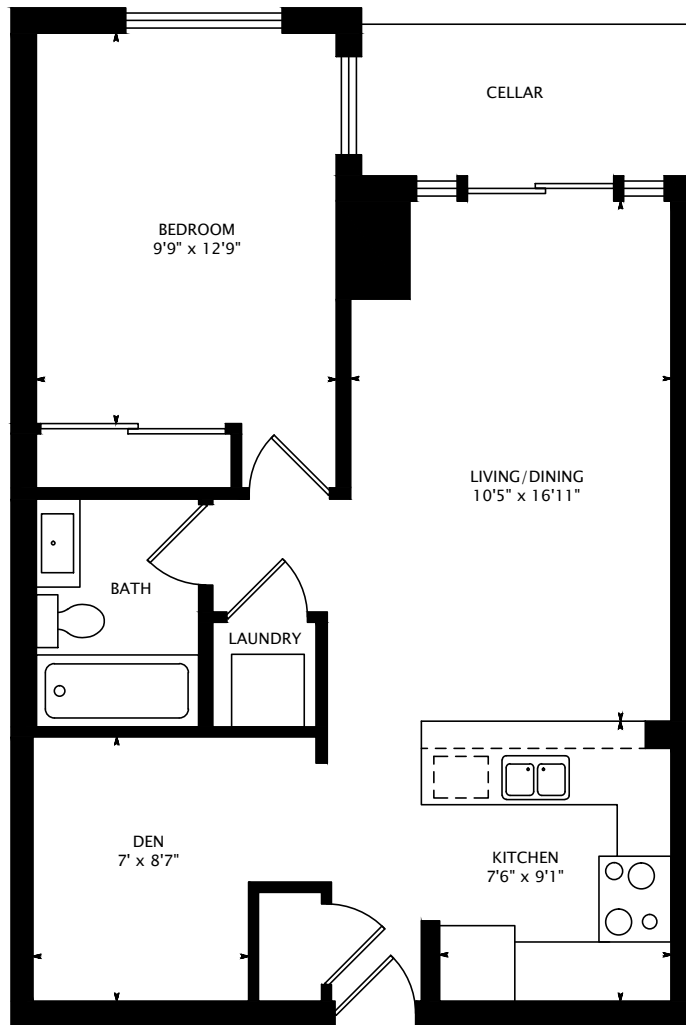

# 88 BROADWAY AVENUE #1604

655 SQUARE FEET  
+ 54 SQUARE FEET BALCONY

interactive tour: [tours.propertyspaces.ca/88-broadway-avenue-1604](https://tours.propertyspaces.ca/88-broadway-avenue-1604)

DATE: AUGUST 4, 2016

DIMENSIONS, AREAS, LAYOUTS AND DETAILS ARE APPROXIMATE  
AND SHOULD BE CONSIDERED ILLUSTRATIVE ONLY.