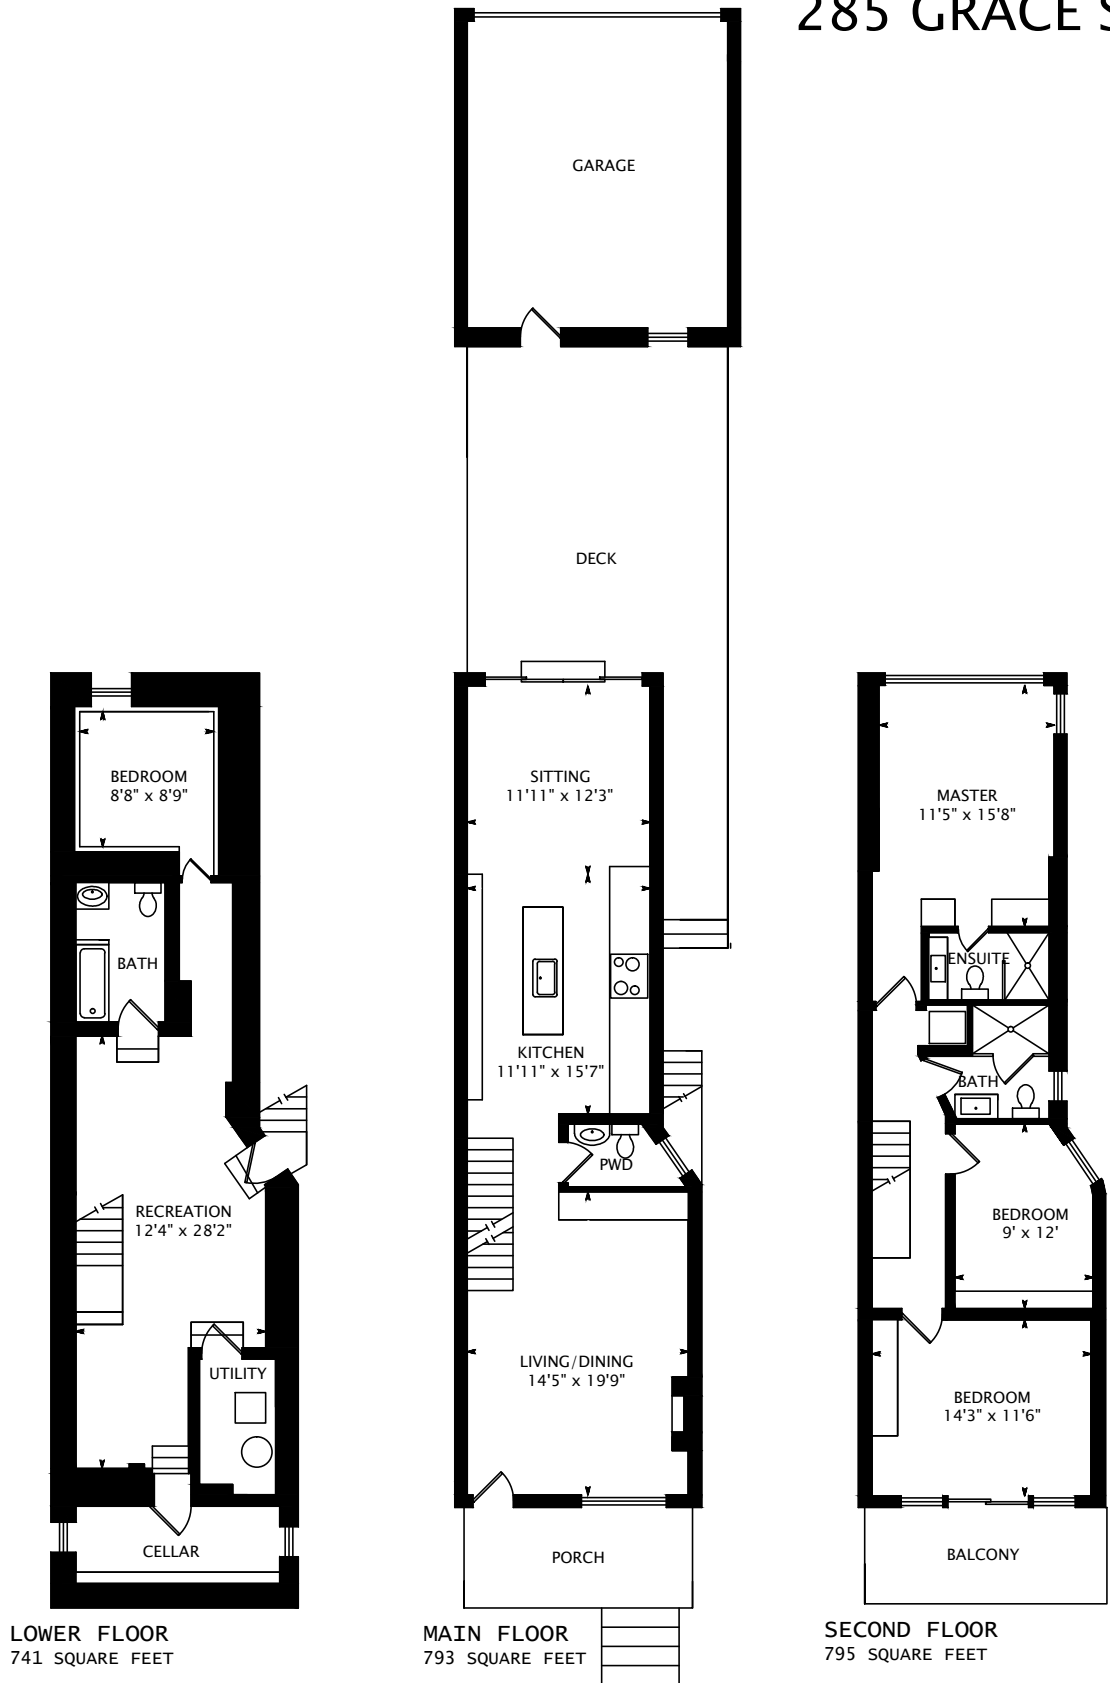

285 GRACE STREET

LOWER FLOOR
741 SQUARE FEET

MAIN FLOOR
793 SQUARE FEET

SECOND FLOOR
795 SQUARE FEET

1588 SQUARE FEET
+ 741 SQUARE FEET BELOW GRADE

interactive tour: tours.propertyspaces.ca/285-grace-street

DATE: MAY 19, 2016

DIMENSIONS, AREAS, LAYOUTS AND DETAILS ARE APPROXIMATE AND SHOULD BE CONSIDERED ILLUSTRATIVE ONLY.