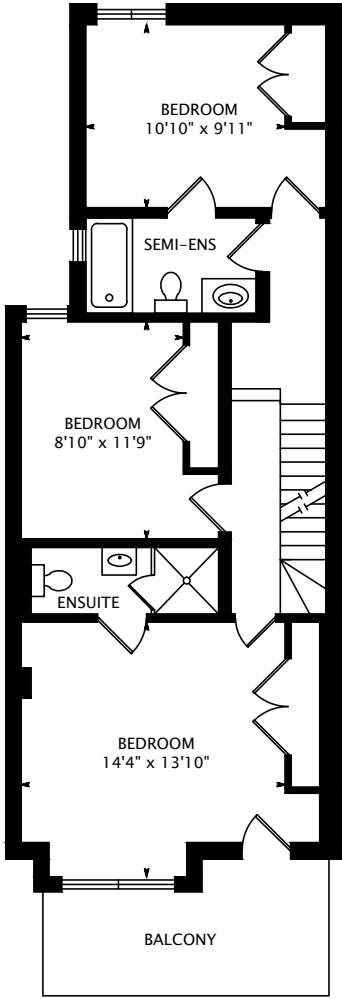

592 MANNING AVENUE

2088 SQUARE FEET
+ 752 SQUARE FEET BELOW GRADE

interactive tour: toursler.com/592-manning

DATE: SEPTEMBER 18, 2015
DIMENSIONS, AREAS, LAYOUTS AND DETAILS ARE APPROXIMATE AND SHOULD BE CONSIDERED ILLUSTRATIVE ONLY.