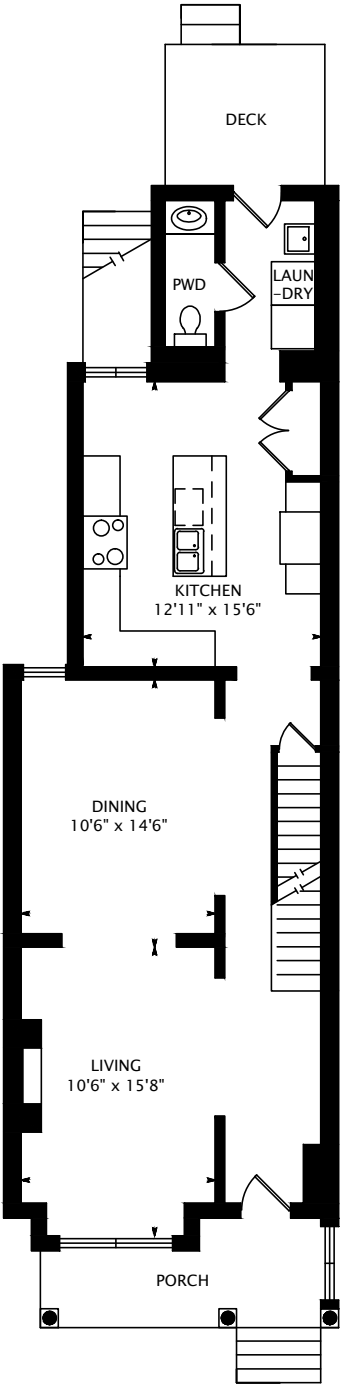

592 MANNING AVENUE

2088 SQUARE FEET
+ 752 SQUARE FEET BELOW GRADE

interactive tour: toursler.com/592-manning

DATE: SEPTEMBER 18, 2015
DIMENSIONS, AREAS, LAYOUTS AND DETAILS ARE APPROXIMATE AND SHOULD BE CONSIDERED ILLUSTRATIVE ONLY.