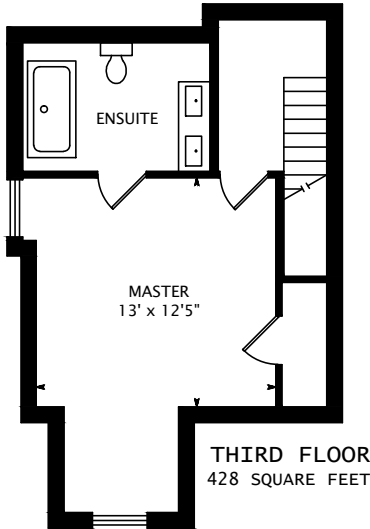

592 MANNING AVENUE

2088 SQUARE FEET
+ 752 SQUARE FEET BELOW GRADE

interactive tour: toursler.com/592-manning

DATE: SEPTEMBER 18, 2015
DIMENSIONS, AREAS, LAYOUTS AND DETAILS ARE APPROXIMATE AND SHOULD BE CONSIDERED ILLUSTRATIVE ONLY.