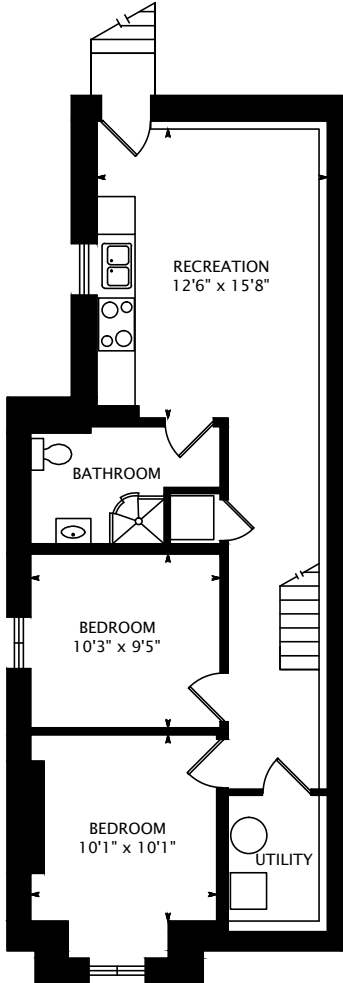

592 MANNING AVENUE

2088 SQUARE FEET
+ 752 SQUARE FEET BELOW GRADE

interactive tour: toursler.com/592-manning

DATE: SEPTEMBER 18, 2015
DIMENSIONS, AREAS, LAYOUTS AND DETAILS ARE APPROXIMATE AND SHOULD BE CONSIDERED ILLUSTRATIVE ONLY.