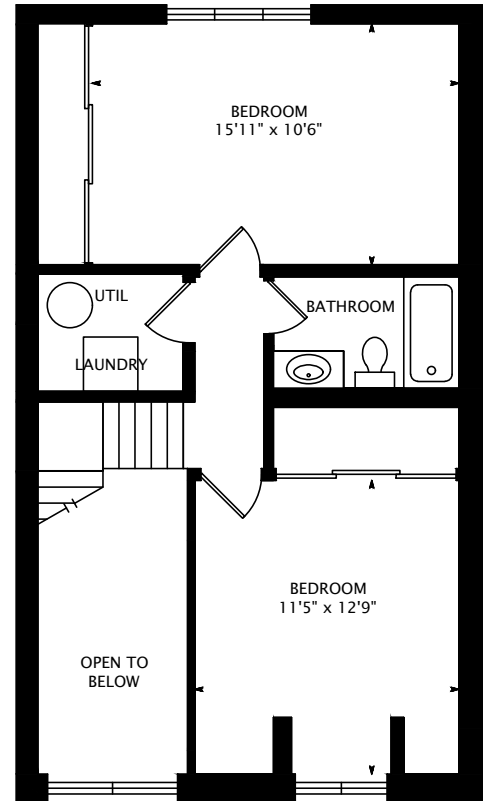

367 ALBANY AVENUE

GROUND FLOOR
106 SQUARE FEET

MAIN FLOOR
406 SQUARE FEET

SECOND FLOOR
550 SQUARE FEET

1062 SQUARE FEET

interactive tour: tours.propertyspaces.ca/367-albany-avenue

DATE: APRIL 20, 2016

DIMENSIONS, AREAS, LAYOUTS AND DETAILS ARE APPROXIMATE AND SHOULD BE CONSIDERED ILLUSTRATIVE ONLY.