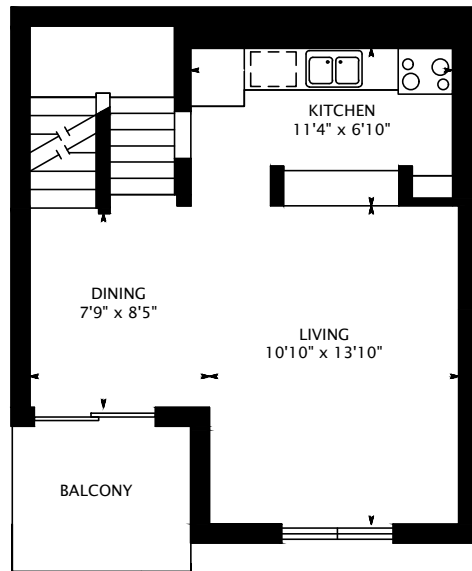

367 ALBANY AVENUE

GROUND FLOOR
106 SQUARE FEET

MAIN FLOOR
406 SQUARE FEET

SECOND FLOOR
550 SQUARE FEET

1062 SQUARE FEET

interactive tour: tours.propertyspaces.ca/367-albany-avenue

DATE: APRIL 20, 2016

DIMENSIONS, AREAS, LAYOUTS AND DETAILS ARE APPROXIMATE AND SHOULD BE CONSIDERED ILLUSTRATIVE ONLY.