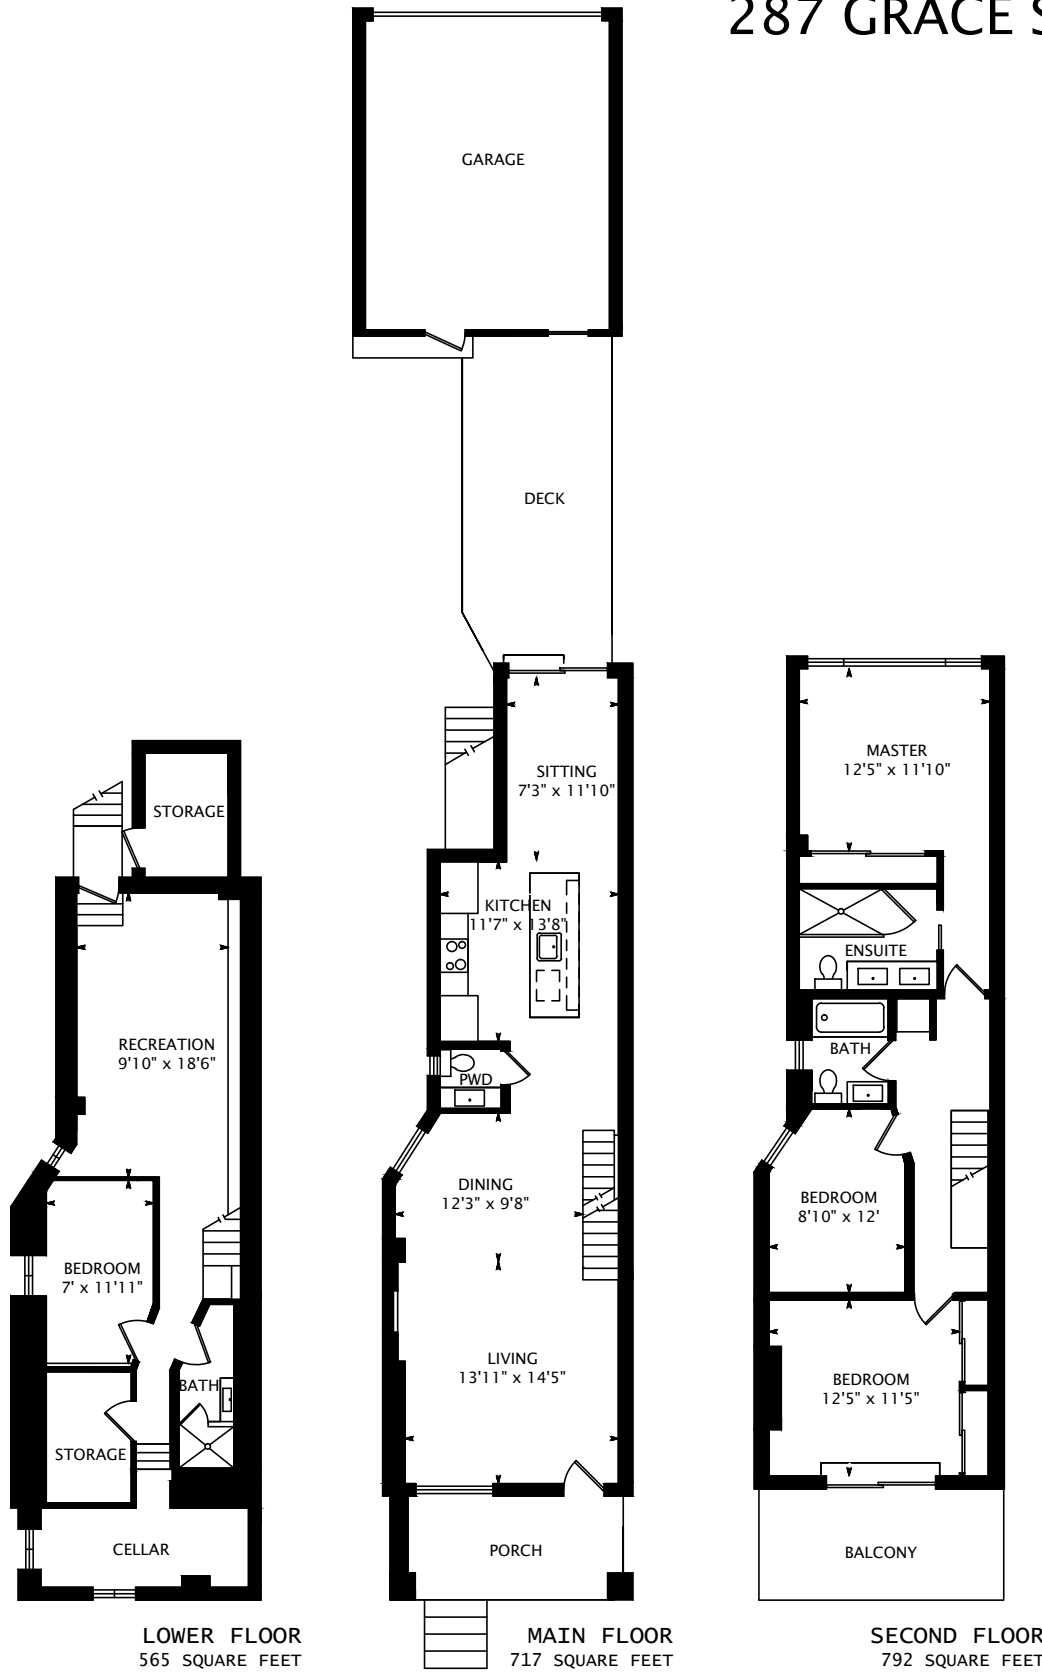

287 GRACE STREET

LOWER FLOOR
565 SQUARE FEET

MAIN FLOOR
717 SQUARE FEET

SECOND FLOOR
792 SQUARE FEET

1509 SQUARE FEET
+ 565 SQUARE FEET BELOW GRADE

interactive tour: tours.propertyspaces.ca/287-grace-street

DATE: APRIL 18, 2016

DIMENSIONS, AREAS, LAYOUTS AND DETAILS ARE APPROXIMATE AND SHOULD BE CONSIDERED ILLUSTRATIVE ONLY.