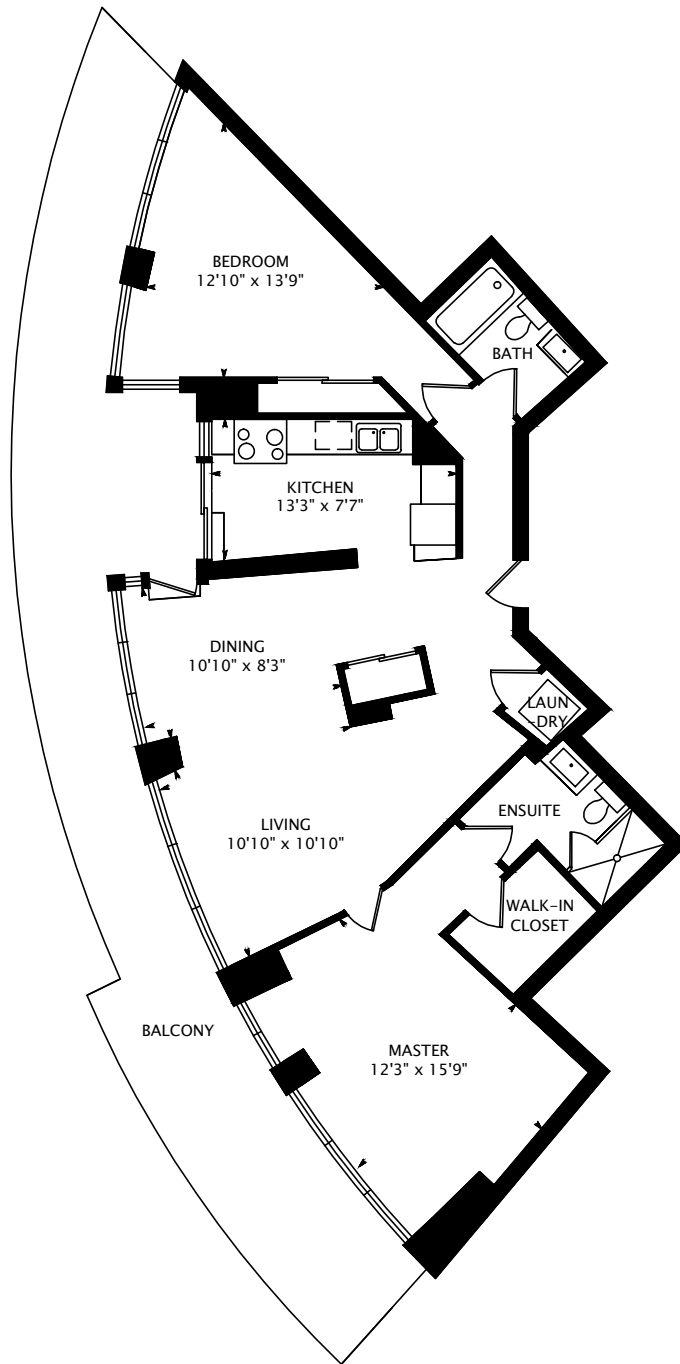

# 15 LEGION ROAD #2405

1160 SQUARE FEET  
+ 465 SQUARE FEET BALCONY

interactive tour: [tours.propertyspaces.ca/15-legion-road-2405](https://tours.propertyspaces.ca/15-legion-road-2405)

DATE: APRIL 6, 2016

DIMENSIONS, AREAS, LAYOUTS AND DETAILS ARE APPROXIMATE  
AND SHOULD BE CONSIDERED ILLUSTRATIVE ONLY.