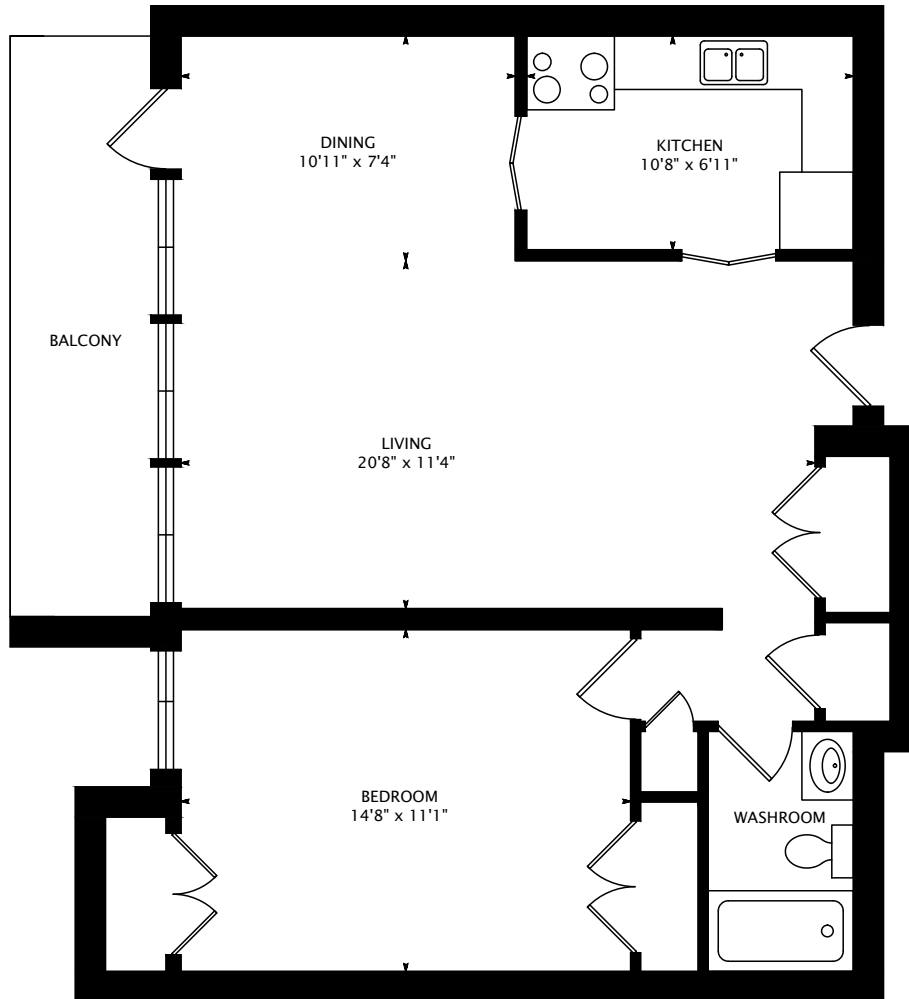

360 RIDELLE AVENUE #2012

interactive tour: toursler.com/360-ridelle

770 SQUARE FEET
+ 86 SQUARE FEET BALCONY