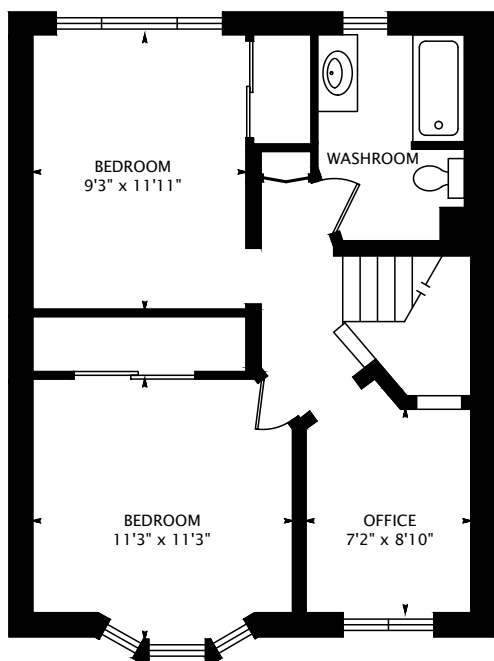

508 LAUDER AVENUE

interactive tour: toursler.com/508-lauder

SECOND FLOOR
576 SQUARE FEET

LOWER FLOOR
571 SQUARE FEET

MAIN FLOOR
571 SQUARE FEET

1147 SQUARE FEET
+ 571 SQUARE FEET BELOW GRADE