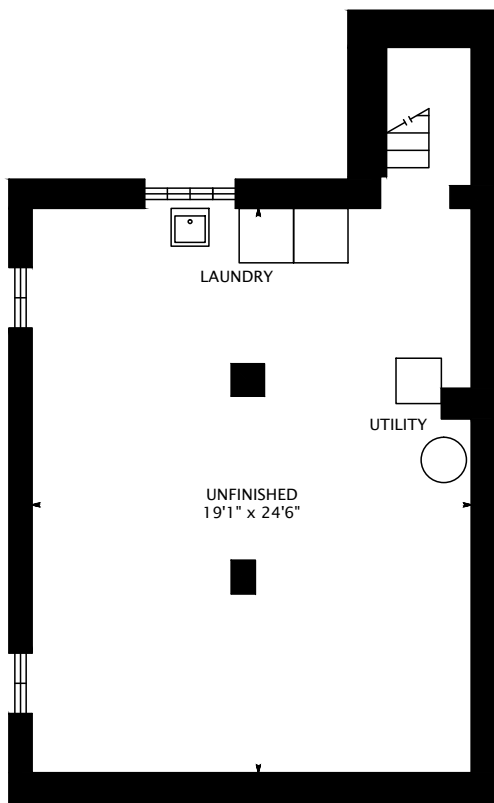

508 LAUDER AVENUE

interactive tour: toursler.com/508-lauder

SECOND FLOOR
576 SQUARE FEET

LOWER FLOOR
571 SQUARE FEET

MAIN FLOOR
571 SQUARE FEET

1147 SQUARE FEET
+ 571 SQUARE FEET BELOW GRADE