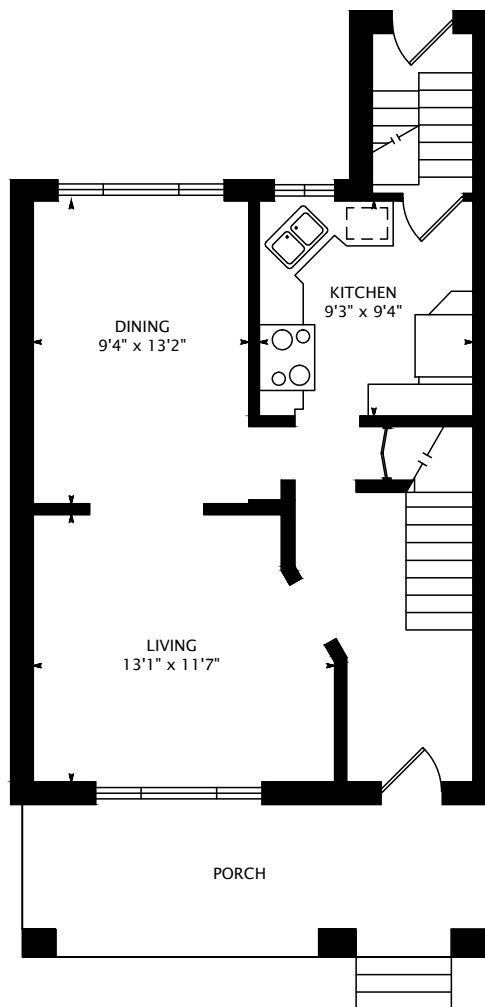

508 LAUDER AVENUE

interactive tour: toursler.com/508-lauder

SECOND FLOOR
576 SQUARE FEET

LOWER FLOOR
571 SQUARE FEET

MAIN FLOOR
571 SQUARE FEET

1147 SQUARE FEET
+ 571 SQUARE FEET BELOW GRADE