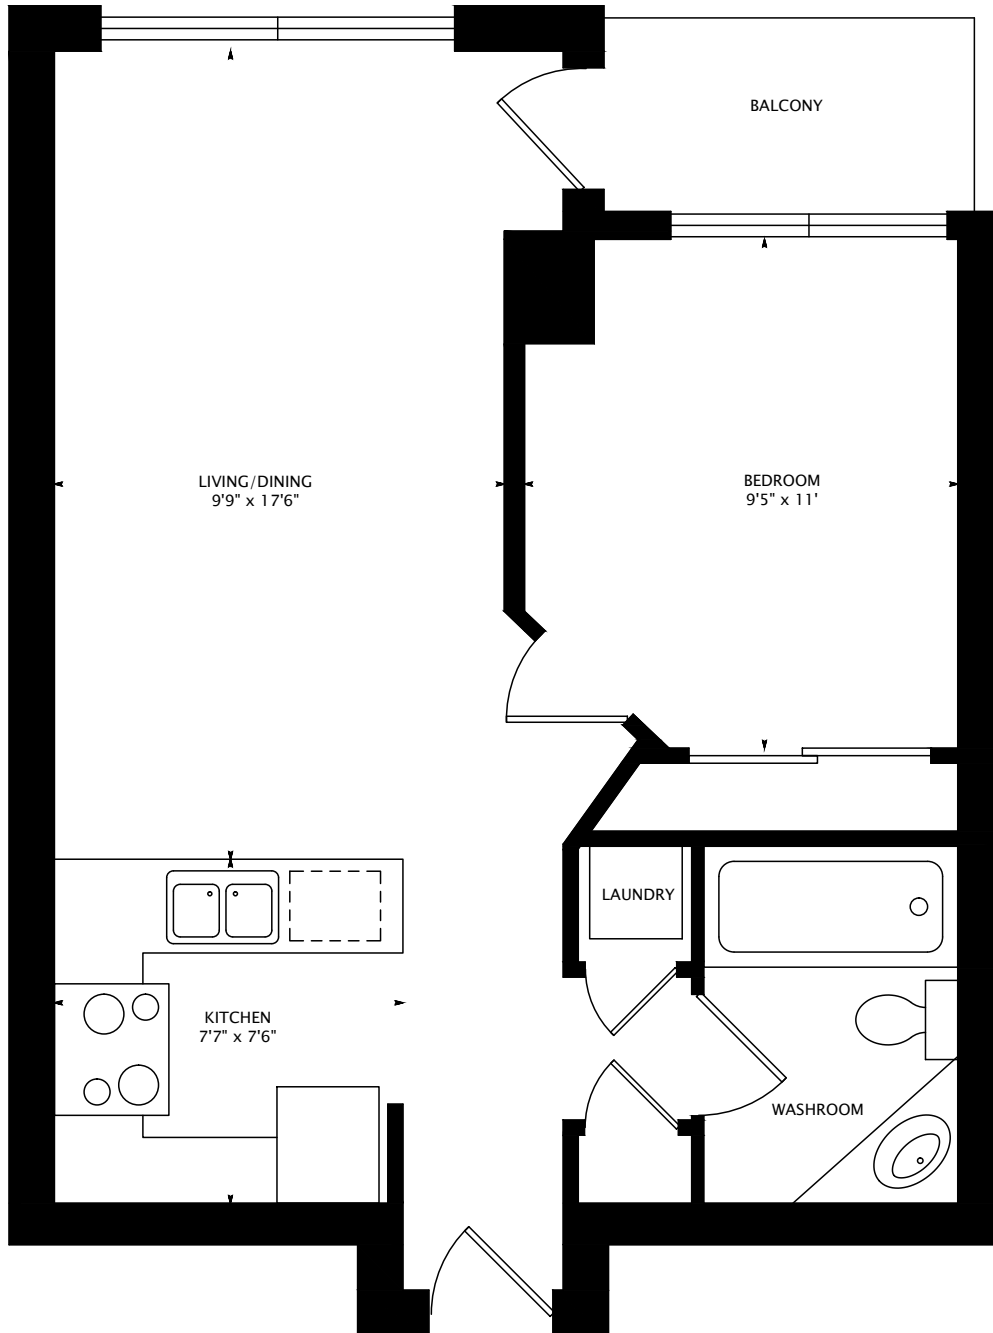

1121 BAY STREET #608

interactive tour: toursler.com/1121-bay-608

519 SQUARE FEET
+ 34 SQUARE FEET BALCONY